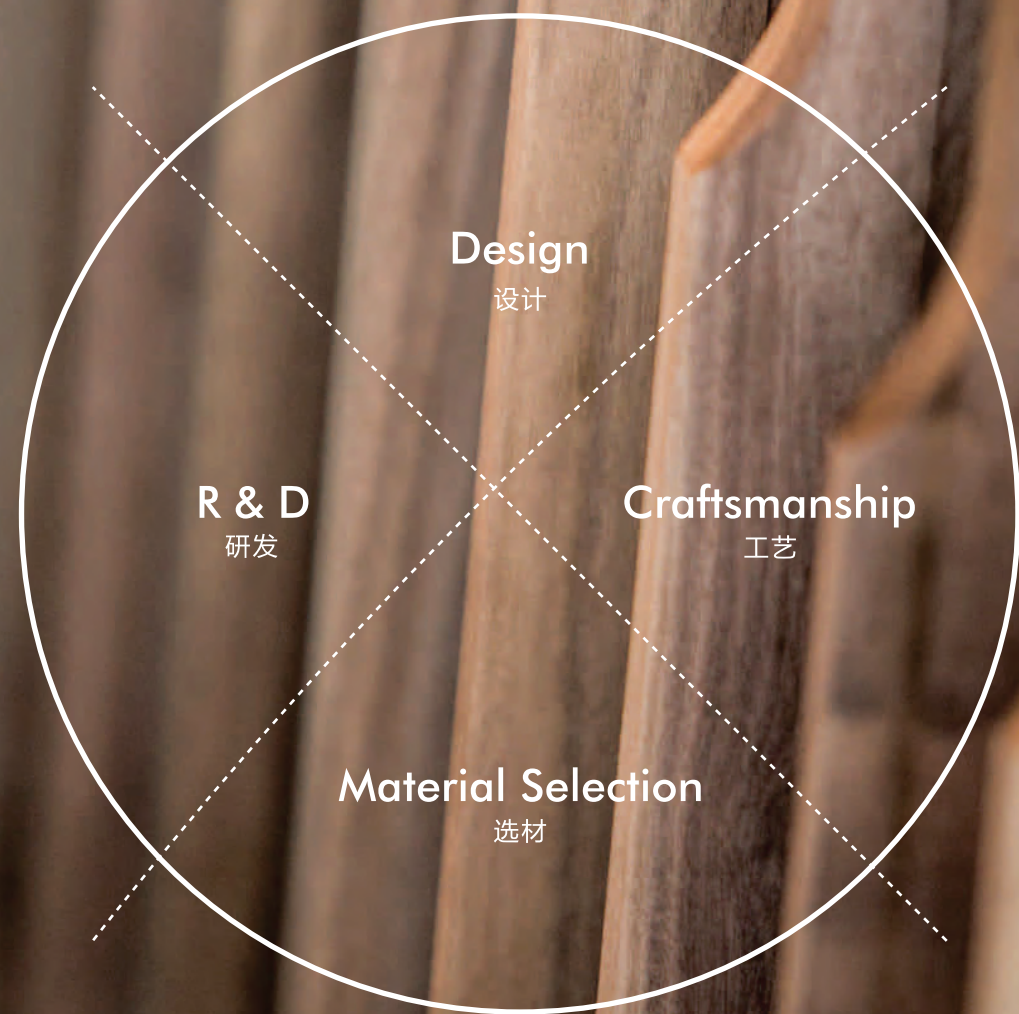

私人定制

非标

高定浴室非标定制

高定浴室 诠释空间美学

We have always adhered to rigorous manufacturing, from meticulous and exquisite material selection, to the quality of all components, to ensure that every product can exceed industry standards. From the function to the tiny details, they are all carefully crafted. With this ingenuity, we deliver a piece of high-quality products to each user who pays attention to the quality of life.

我们始终坚持以严谨的制造，从细致而讲究的选材，到任何部件都要体现品质的所在，确保每一件产品都能超行业标准。从功能到极其微小的细节之处，都用心打造，以这种匠心精神，为每个注重生活品质用户，交付一件件品质至高的精品。

Mingshang takes "perfectly integrating modern needs and aesthetics into the essence of bathroom culture" as his design philosophy, emphasizing the combination of modern and traditional elements. While retaining tradition, he integrates more modern aesthetics and culture, technological elements, and humanistic consciousness. He considers human needs from multiple aspects such as durability, human perception, aesthetic orientation, and cultural taste, and makes bathroom furniture more refined and refined, Create a natural closeness to humans, a harmonious unity of beauty, and a cultural atmosphere, making bathroom furniture a true masterpiece and enduring art.

名上以“把现代的需求和审美完美地融入浴室文化精髓中”作为设计理念，讲究现代元素和传统元素的相互结合，在保留传统的基础上，更多地融入现代的审美和文化，科技元素和以人为本意识，从坚固耐用、人体感受、审美取向、文化情趣等多方面考虑人本身的需要，把浴室家具做精、做细，做出与人的自然亲近、美的和谐统一和文化的气息盎然，使浴室家具成为真正的精品和恒久的艺术。