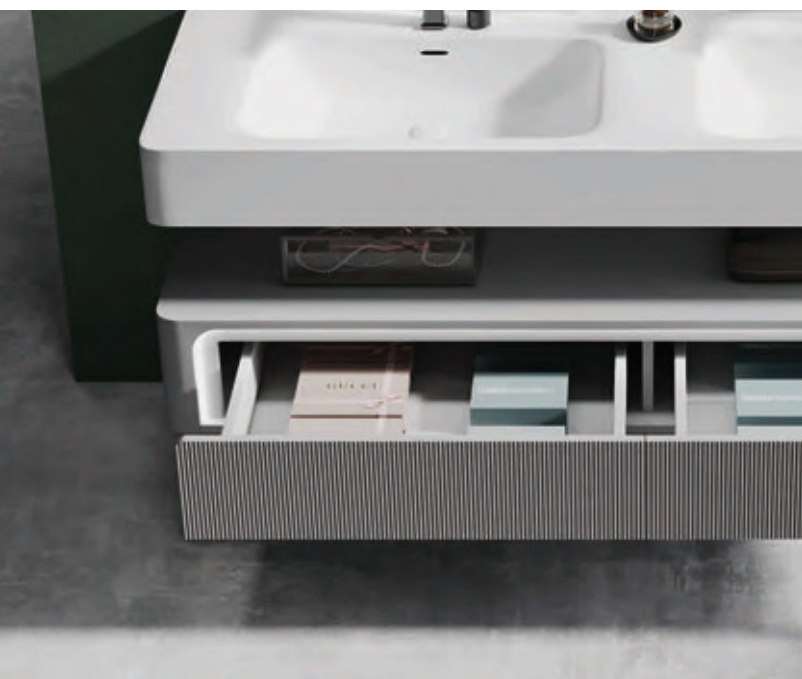

Noble, exquisite, steady, the perfect combination of art and fashion reshape the value of quality, create elegant shape, beyond the boundaries of fashion, become a symbol of fashionable taste.

Three points into wood, lifelike. Only with a deep understanding of Wood by hand can the artistic reproduction of nature be Accomplished without elaboration. Every inch is a good time for hand-carving. Every one gives us a gift; An artistic life full of lines And beauties

MS-799

尺寸: 1600x550mm

台面: 纯亚克力一体双盆

材质: 实木油漆

功能: 智能镜/柜体圆弧带灯