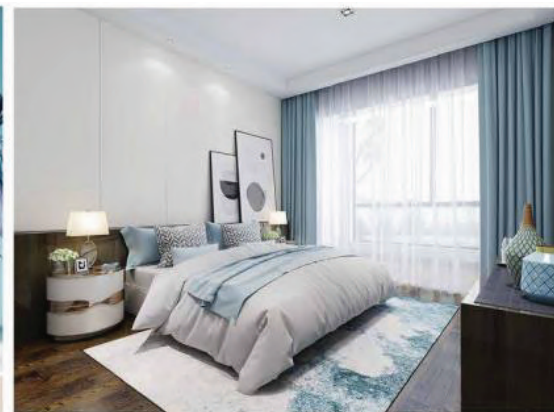

AFTER ALL,
THE CURTAIN,
WHICH INTEGRATES
FUNCTION AND
APPRECIATION,
NOT ONLY
SOFTENS THE SPACE,
BUT ALSO
HARMONIZES THE COLOR
OF THE ROOM.