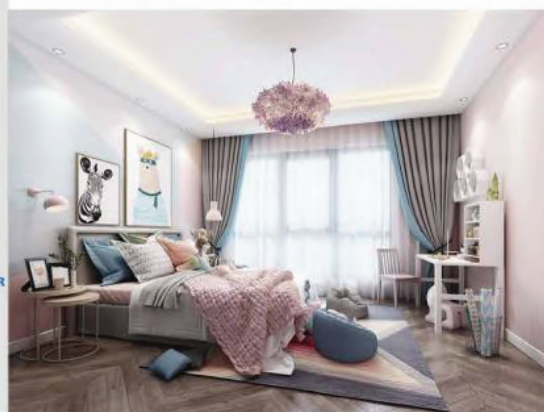

AFTER ALL,
THE CURTAIN,
WHICH INTEGRATES
FUNCTION AND
APPRECIATION,
NOT ONLY
SOFTENS THE SPACE,
BUT ALSO
HARMONIZES THE COLOR
OF THE ROOM.