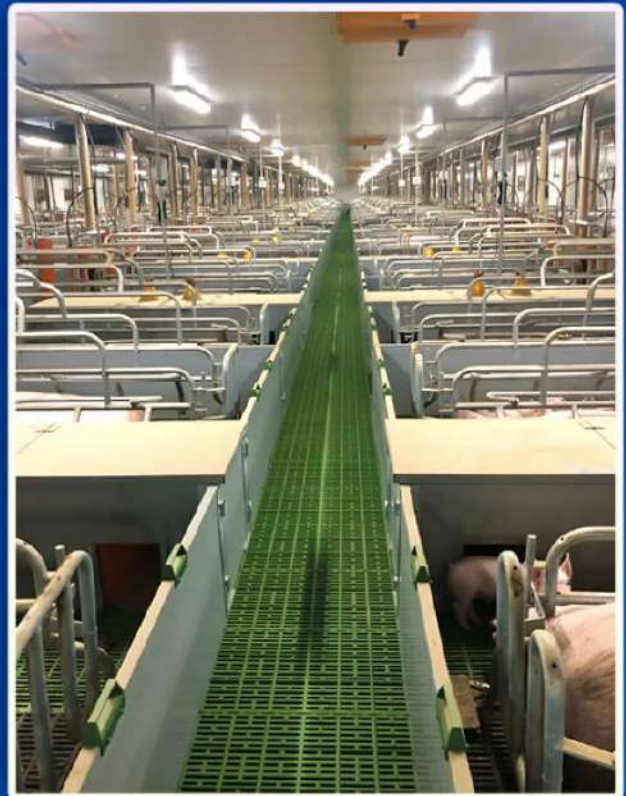

# FARROWING SHED IN AUSTRALIA

Project Name: Farrowing Shed in Australia  
Project Location: Australia