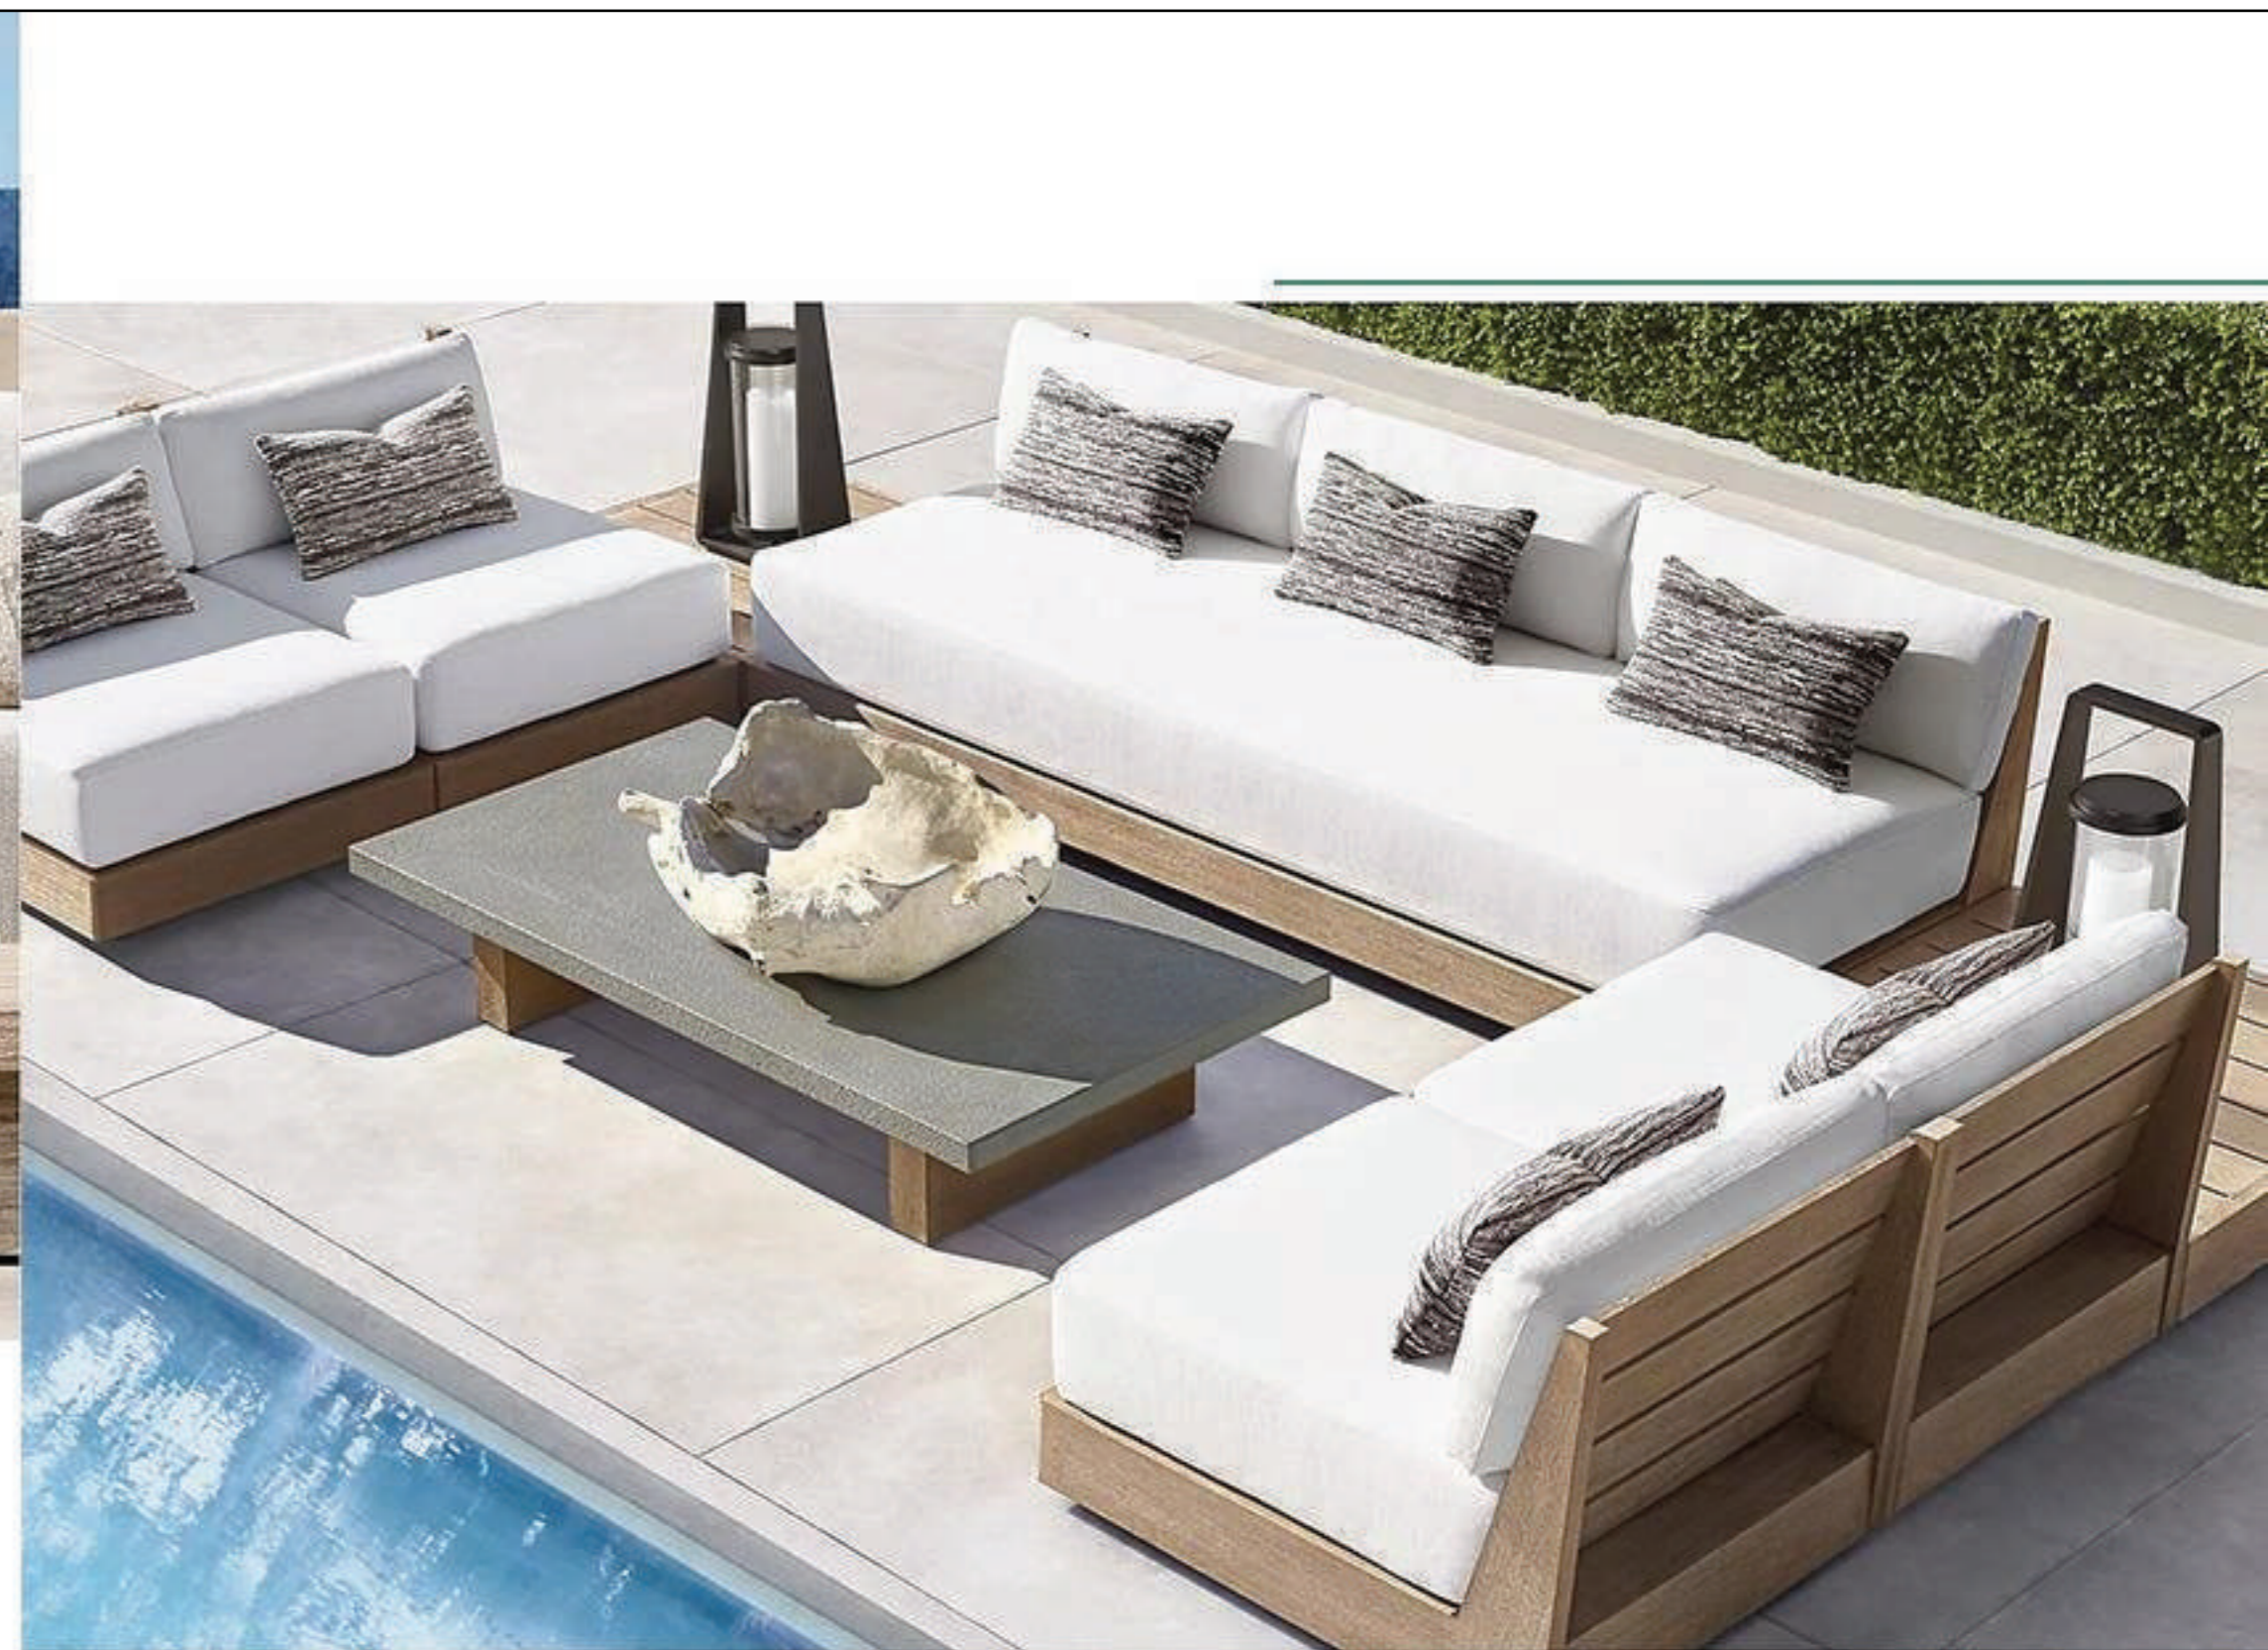

S816
ARMCHAIR. D73×W78×H71CM
LOVE SEAT. D150×W78×H71CM
TEA TABLE. D120×W70×H40CM

S817

ARMCHAIR.D80*W70*H86CM
DOUBLE SOFA.D160*W70*H86CM
TEA TABLE.D120*W60*H32CM

S818

ARMCHAIR.D70*W80*H65CM
DOUBLE SOFA.D140*W80*H65CM
THREE PEOPLE SOFA.D200*W80*H65CM
SECTIONAL SOFA.D80*W80*H65CM

Color emotion. Color is everywhere in life. The color of outdoor furniture is divided into natural color (natural color) and artificial color. The color of outdoor furniture is intuitive and has a strong visual impact. Although for the color itself, it has no emotion at all, but the coordination between different colors can form a variety of emotions and emotional appeal, giving visitors different inner feelings.