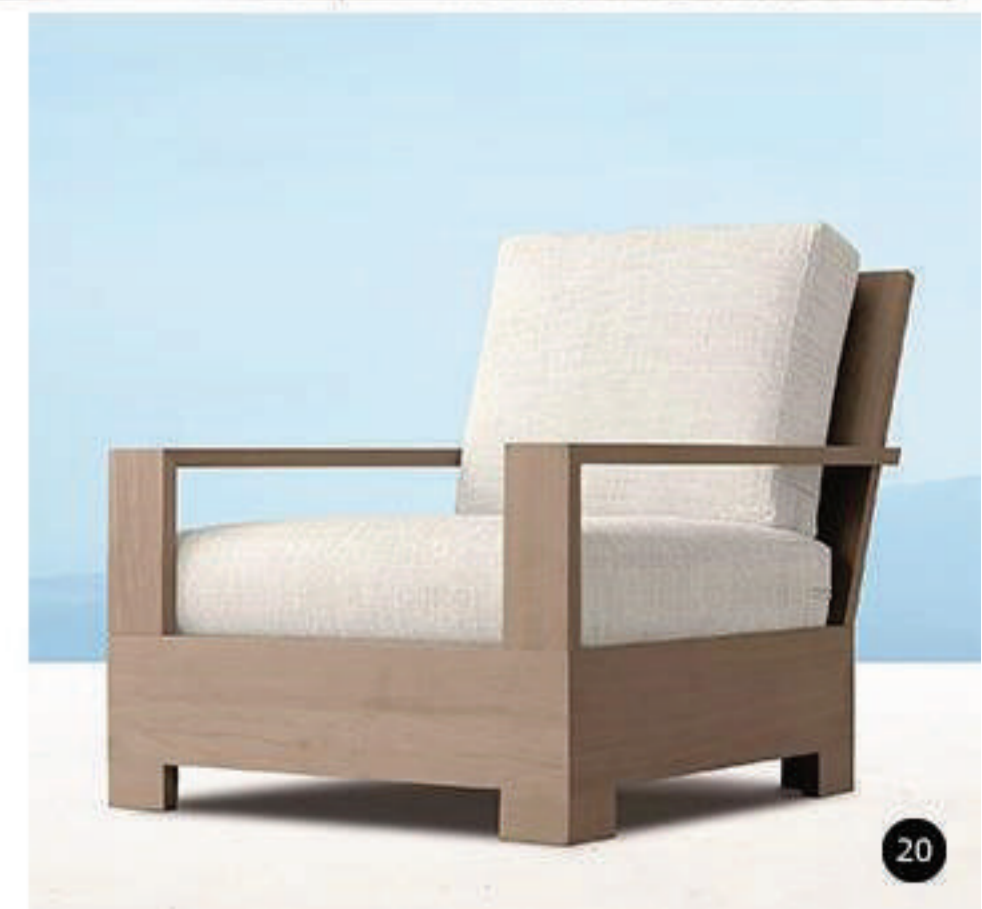

S809

ARMCHAIR, D80×W110×H90CM
PEDAL, D75×W75×H30CM

S810

ARMCHAIR.D80×W85×H70CM
LOVE SEAT.D150×W85×H70CM
THREE-BIT.D200×W85×H70CM

Color emotion. Color is everywhere in life. The color of outdoor furniture is divided into natural color (natural color) and artificial color. The color of outdoor furniture is intuitive and has a strong visual impact. Although for the color itself, it has no emotion at all, but the coordination between different colors can form a variety of emotions and emotional appeal, giving visitors different inner feelings.