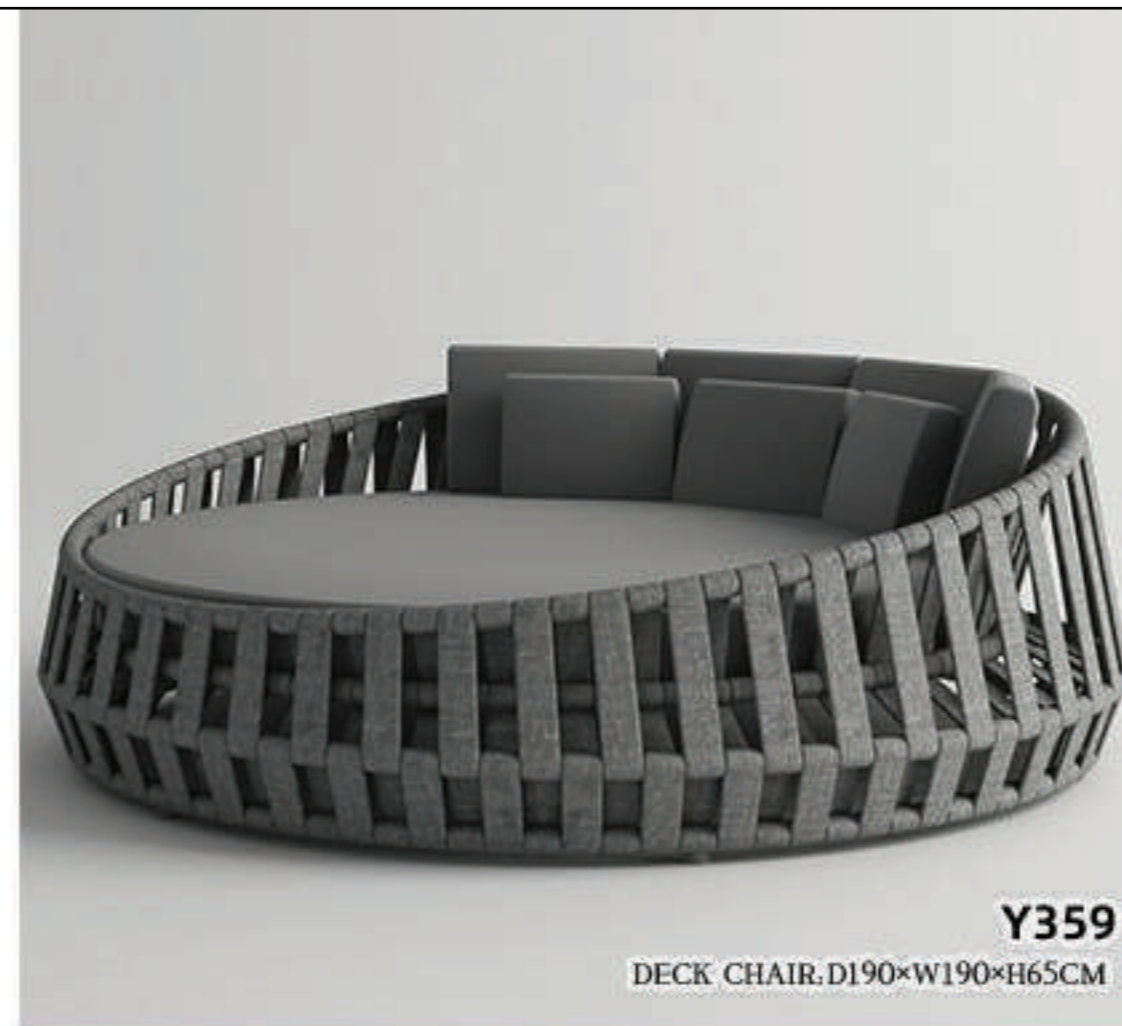

DECK CHAIR. D200×W78×H38CM

Y338

DECK CHAIR. D200×W76×H28CM

Y351

DECK CHAIR. D210×W85×H30CM

Y352

DECK CHAIR. D200×W75×H25CM

Y353

DECK CHAIR. D195×W65×H26CM

Y355

DECK CHAIR. D200×W75×H30CM

Y356

DECK CHAIR. D195×W65×H35CM

Y357

DECK CHAIR. D200×W70×H22CM

Y363
DECK CHAIR. D180×W80×H80CM

Y366
DECK CHAIR. D180×W150×H75CM

Y367
DECK CHAIR. D200×W100×H200CM
ROUND TABLE. D80×W80×H72CM

Y365
DECK CHAIR. D200×W75×H35CM

Y039
DECK CHAIR. D200×W200×H160CM

Y368
DECK CHAIR. D187×W136×H68CM

Y369
DECK CHAIR, D158×W78×H78CM