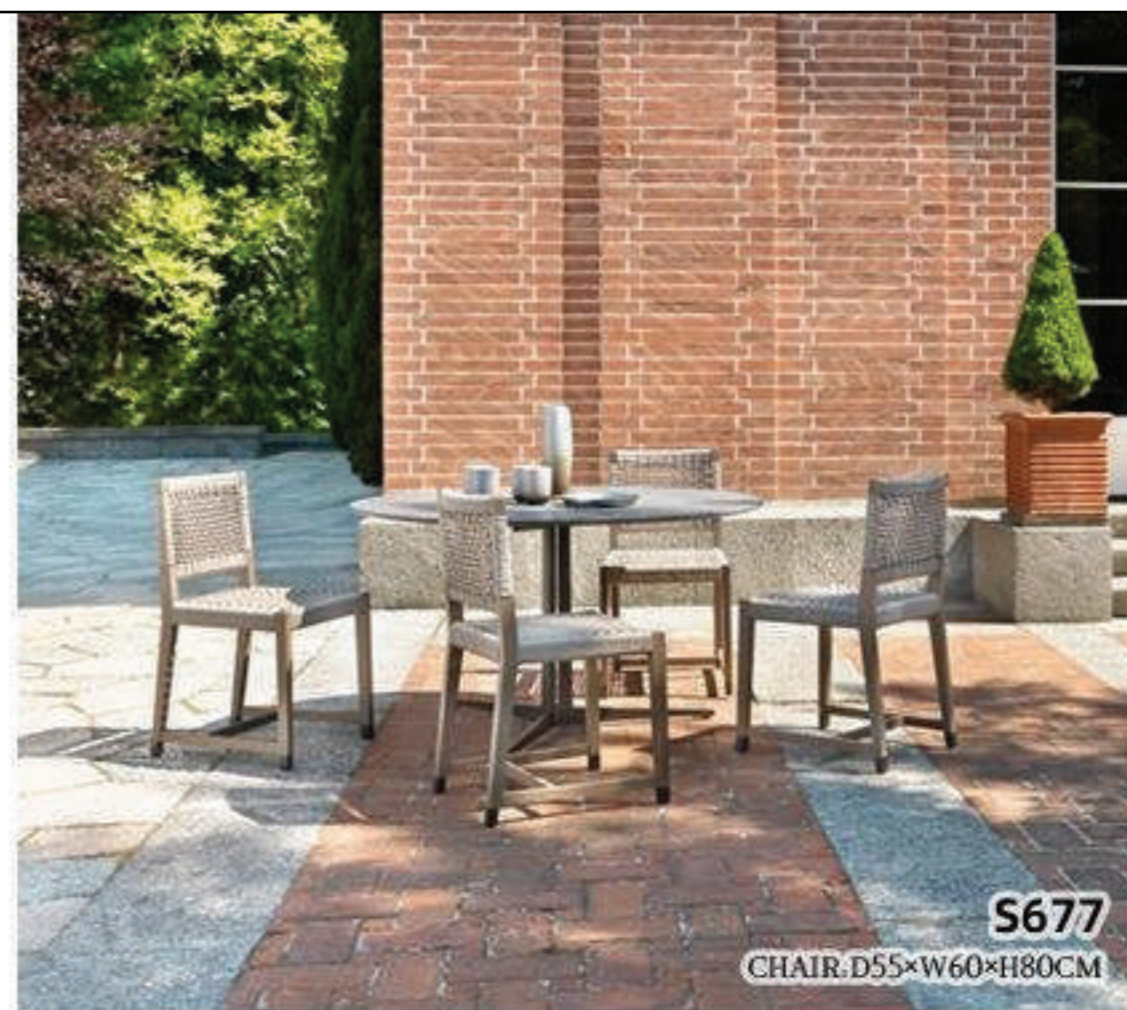

S672
CHAIR. D65×W50×H75CM

CHAIR.D52×W53

CHAIR.D60×W56

Color emotion. Color is everywhere in life. The color of outdoor furniture is divided into natural color (natural color) and artificial color. The color of outdoor furniture is intuitive and has a strong visual impact. Although for the color itself, it has no emotion at all, but the coordination between different colors can form a variety of emotions and emotional appeal, giving visitors different inner feelings.