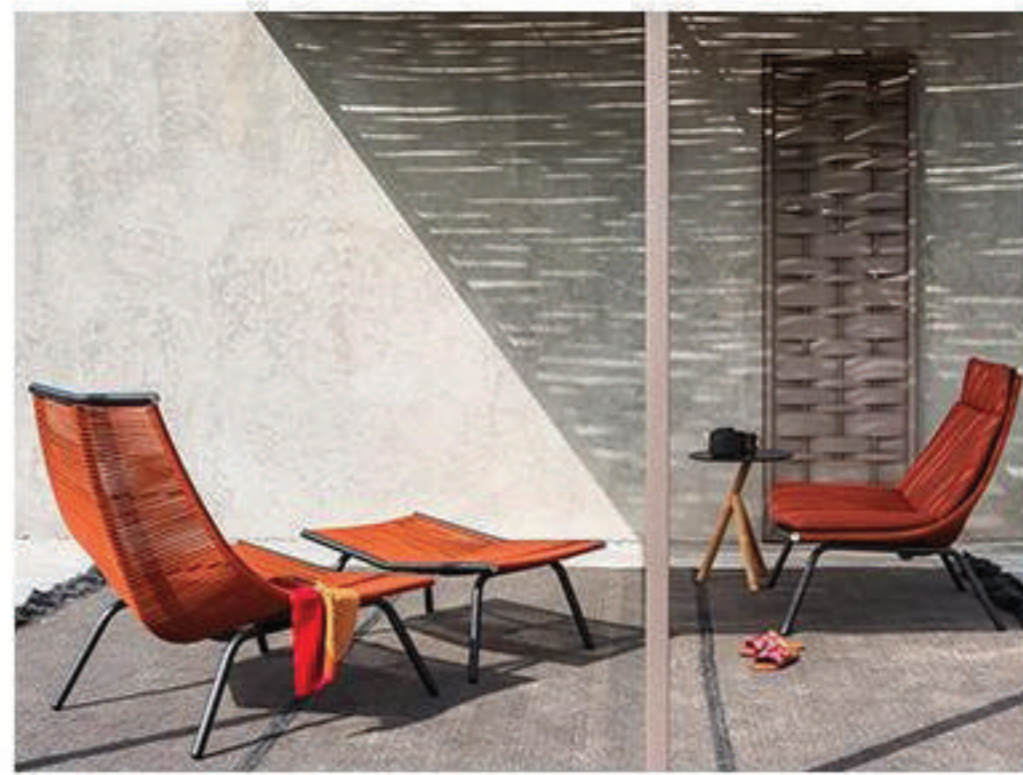

S057
ARMCHAIR: D85*W80*H95CM
PEDAL: D85*W45*H37CM