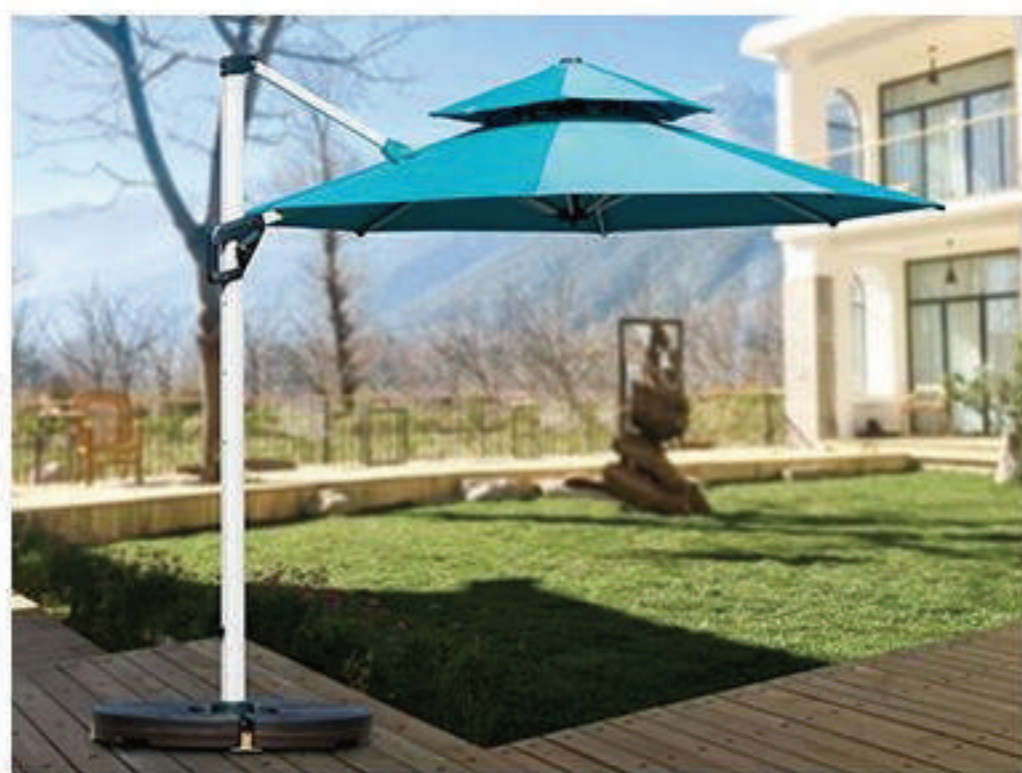

S901

S902

S903

S905

S906

S908

Color emotion. Color is everywhere in life. The color of outdoor furniture is divided into natural color (natural color) and artificial color. The color of outdoor furniture is intuitive and has a strong visual impact. Although for the color itself, it has no emotion at all, but the coordination between different colors can form a variety of emotions and emotional appeal, giving visitors different inner feelings.