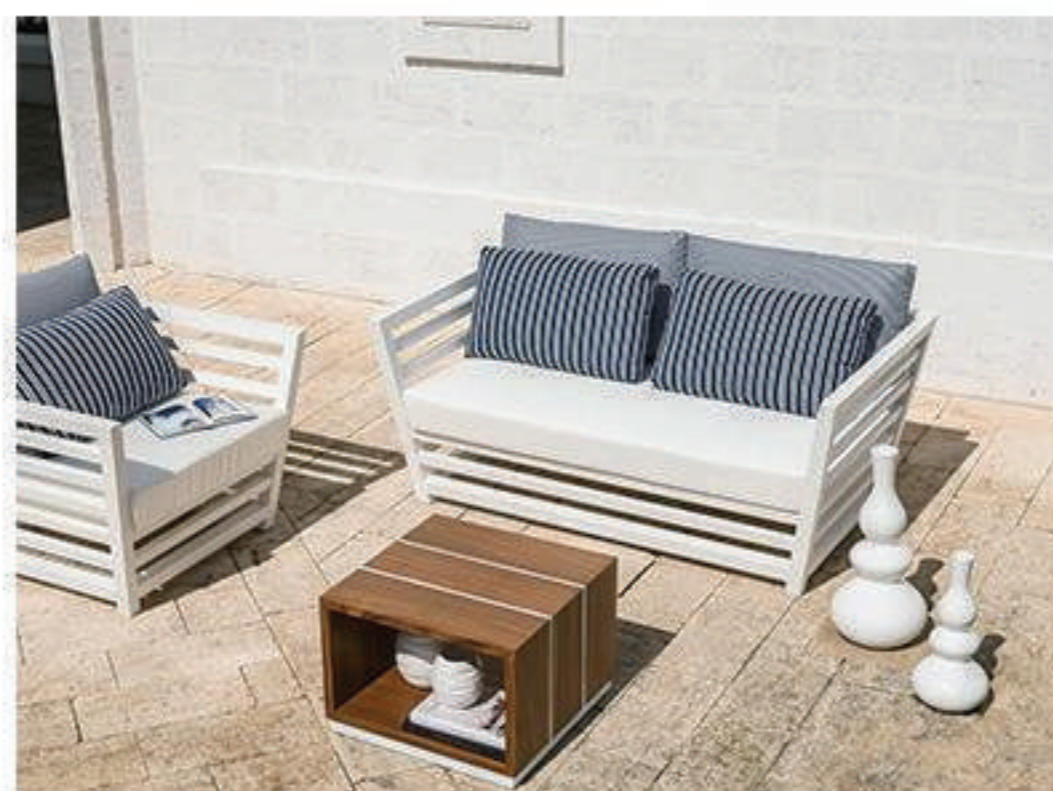

X066 ARMCHAIR: D105×W96×H82CM DOUBLE: D191×W96×H82CM

Y015 ARMCHAIR: D75×W75×H75CM

X067
ARMCHAIR.D62×W60×H76CM
SIDE CHAIR.D78×W62×H76CM
PEDAL.D55×W38×H40CM

X068

ARMCHAIR. D75×W75×H75CM
 DOUBLE SOFA. D145×W75×H75CM
 TEA TABLE. D100×W60×H35CM