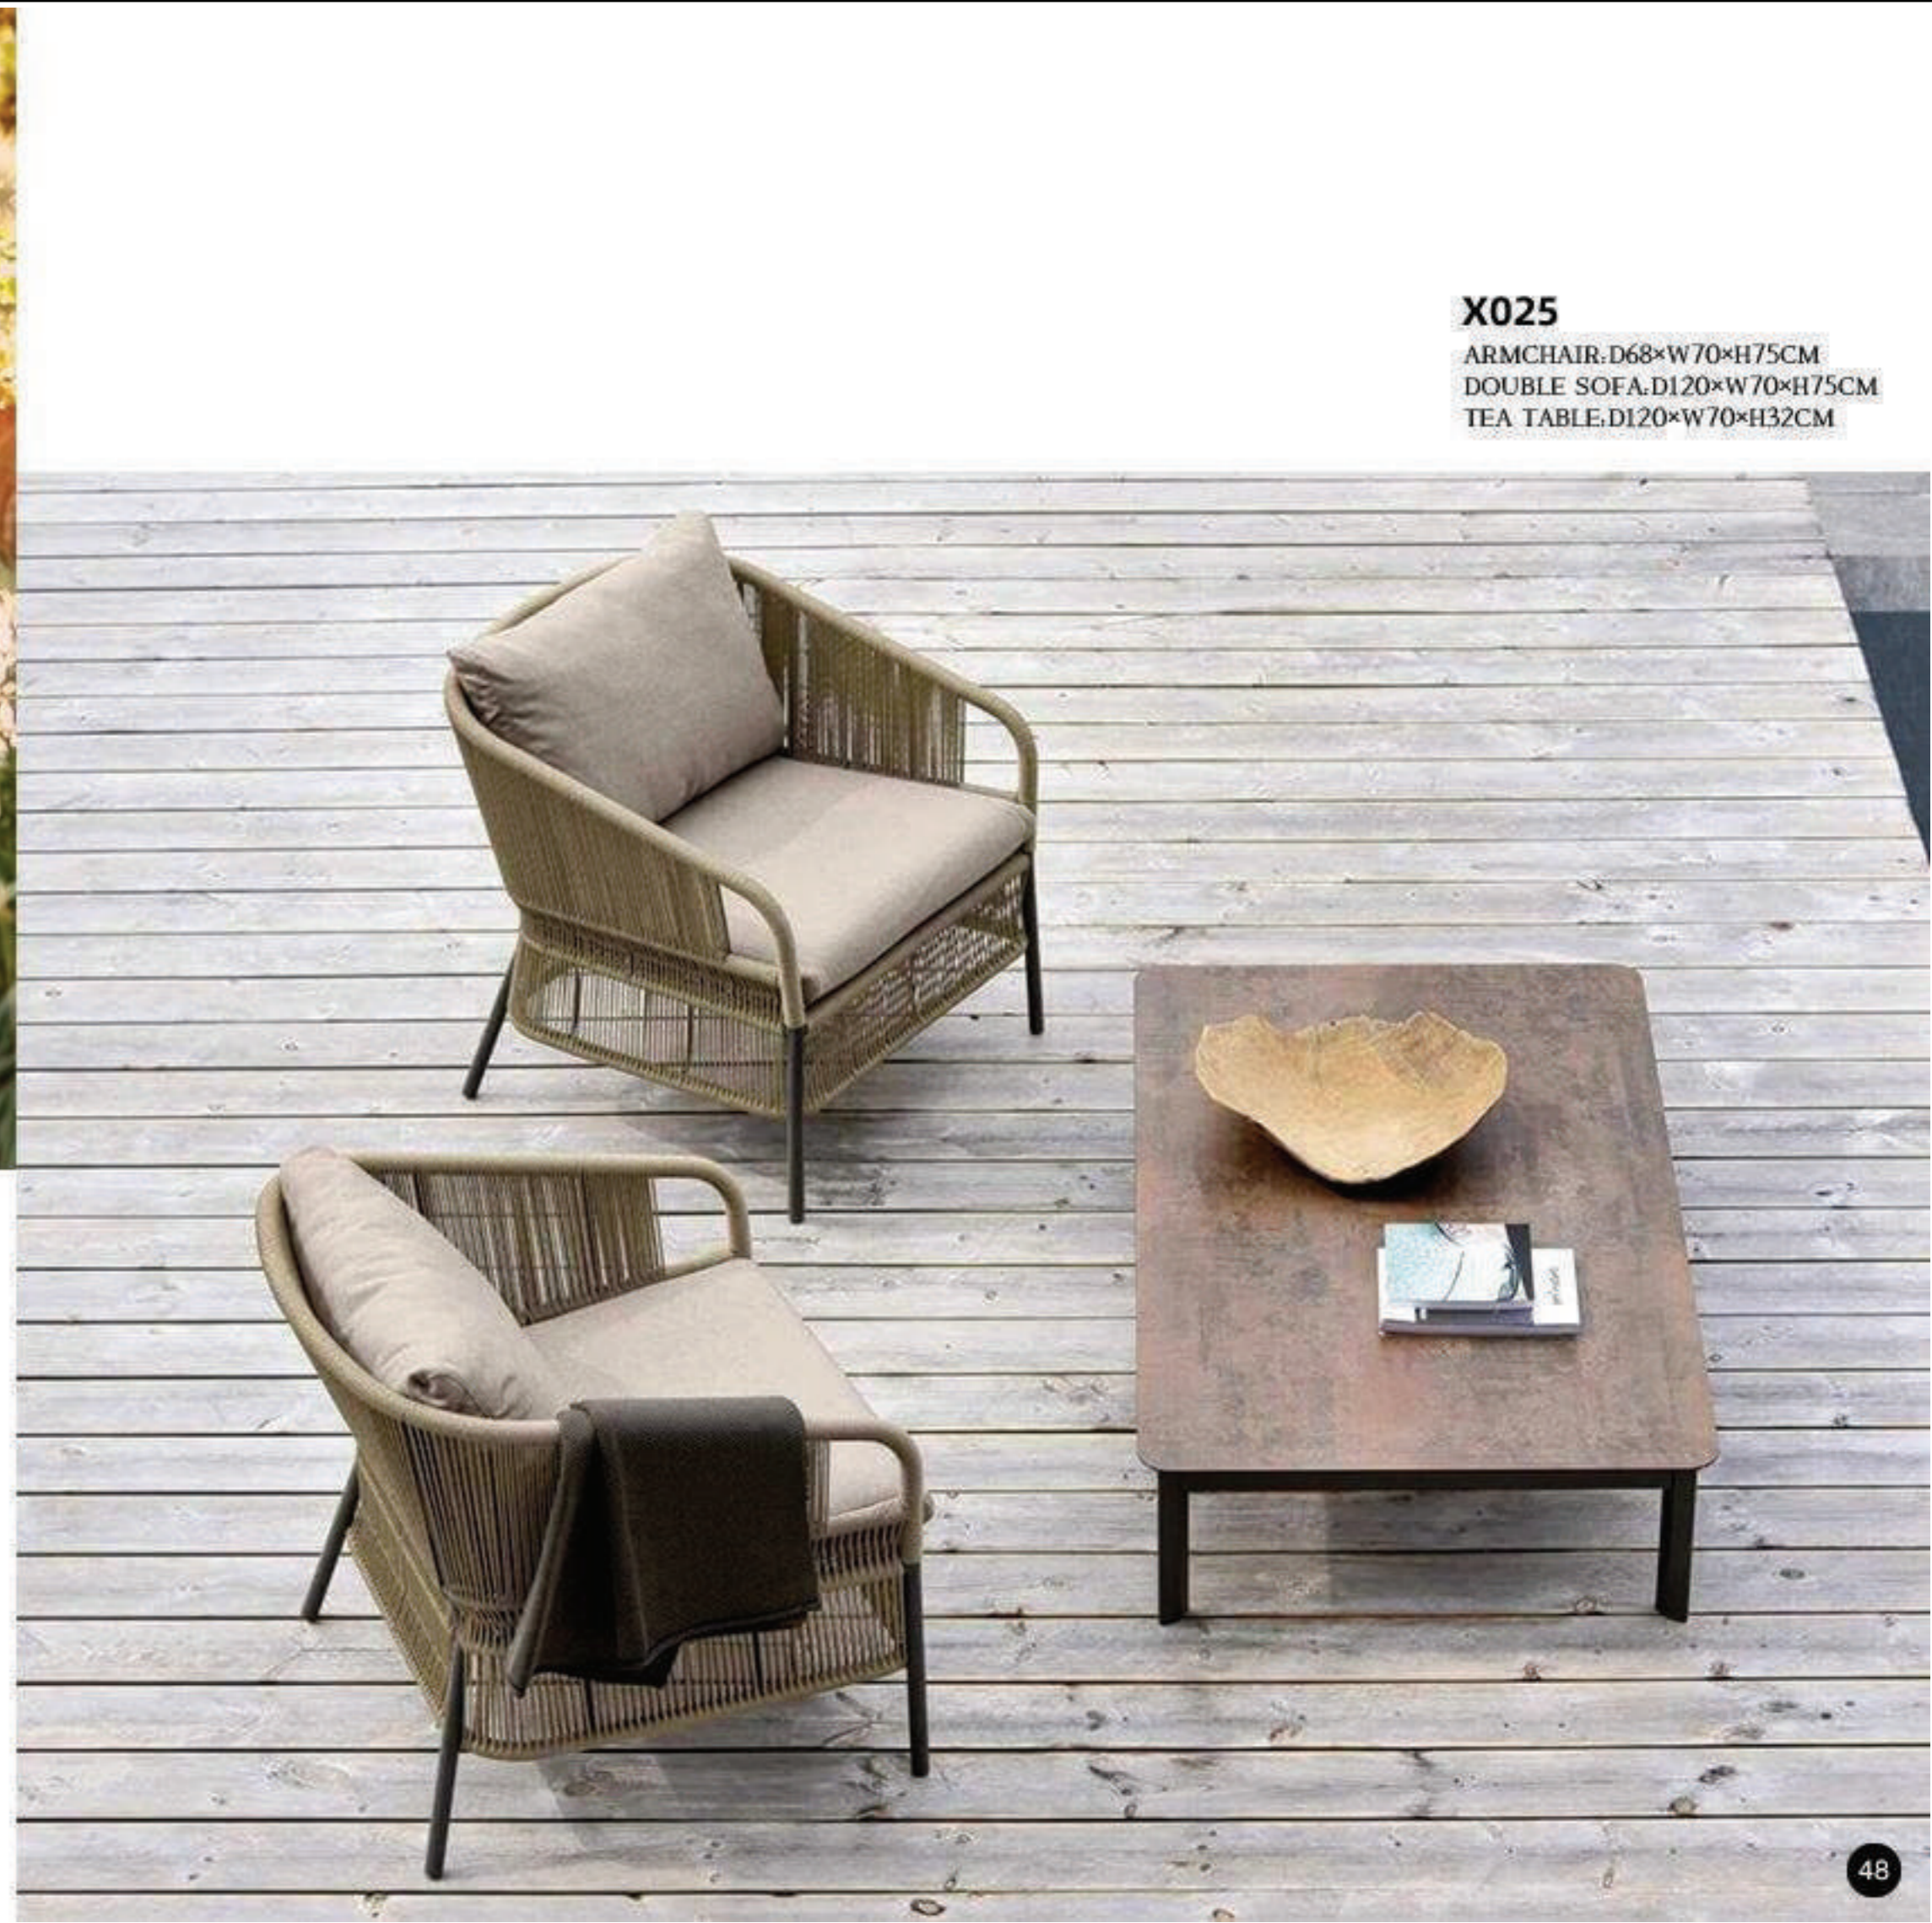

X025

ARMCHAIR. D68×W70×H75CM
DOUBLE SOFA. D120×W70×H75CM
TEA TABLE. D120×W70×H32CM

X023

ARMCHAIR. D82×W84×H85CM
DOUBLE SOFA. D150×W84×H85CM
TEA TABLE. D60×W40×H32CM