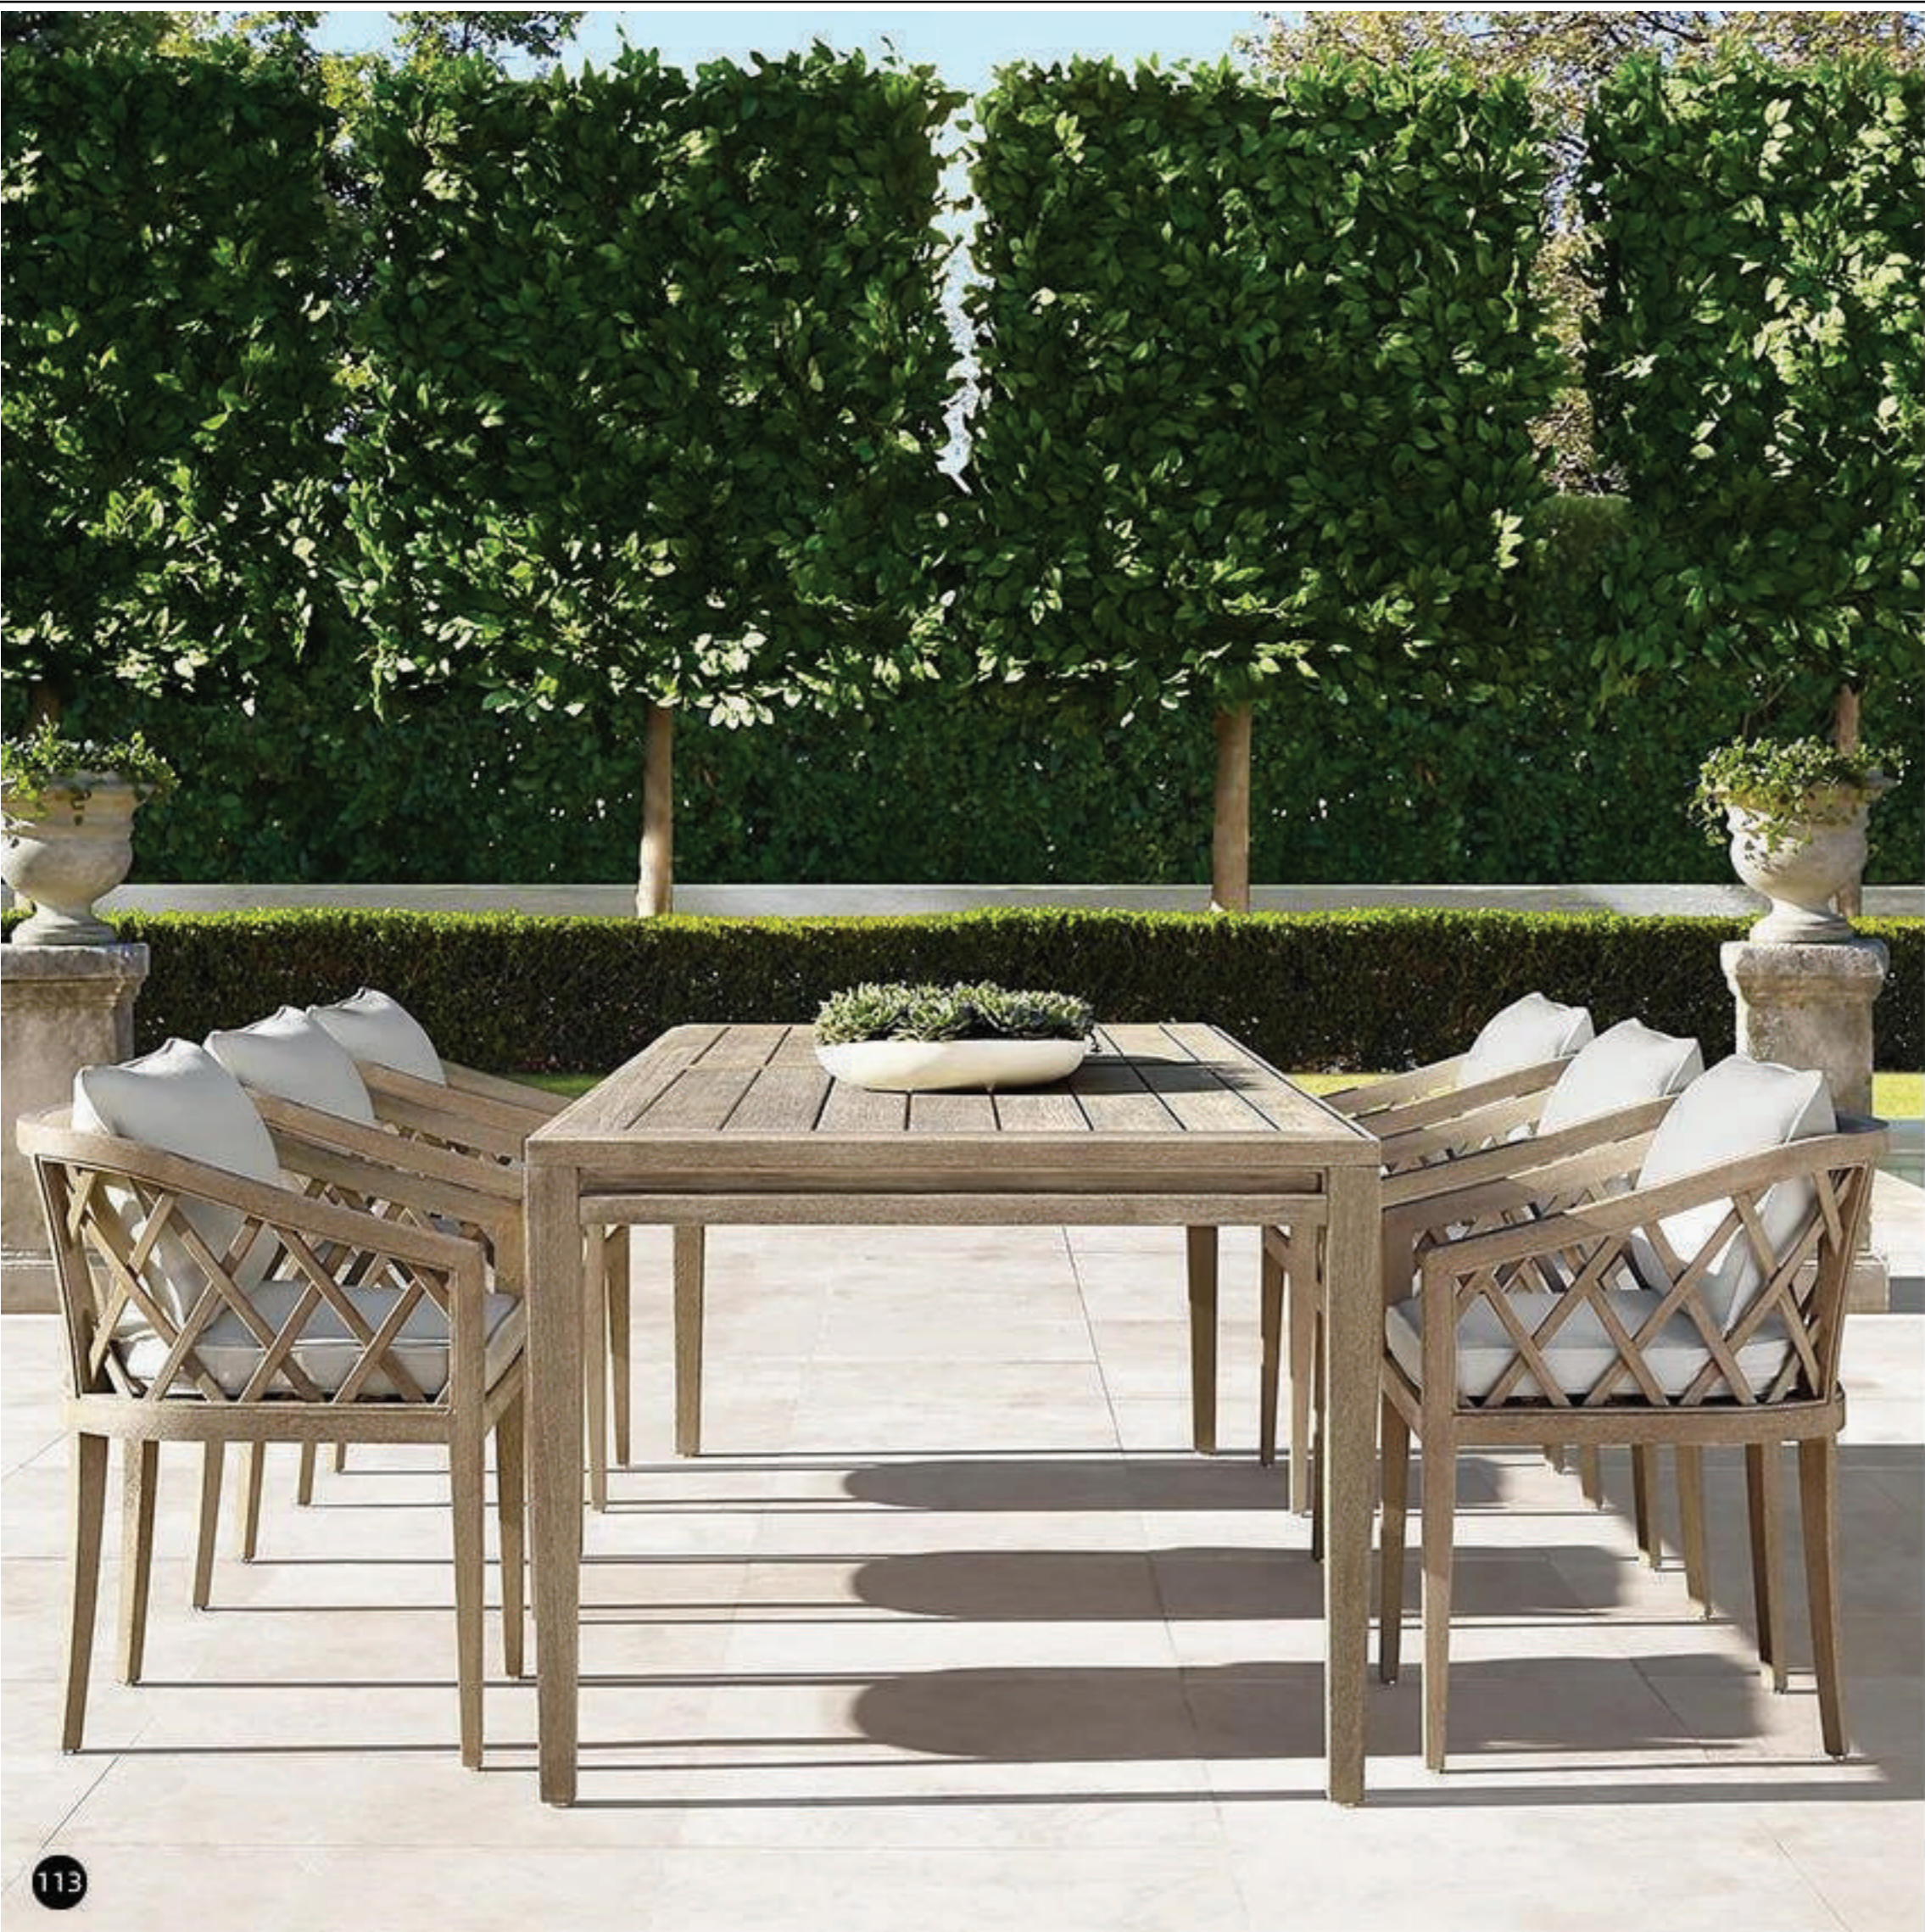

S606

CHAIR.D66×W58×H81CM

SIDE CHAIR.D53×W58×H81CM

TABLE.D180/240/300×W100×H75CM

Color emotion. Color is everywhere in life. The color of outdoor furniture is divided into natural color (natural color) and artificial color. The color of outdoor furniture is