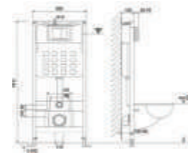

WALL-HUNG TOILET I

FT-138
Wall-Hung Toilet
Size: 540x360x390mm

M206C
Wall-hung toilet
Size: 580x360x350mm
P-trap: 180mm

M203C
Wall-hung toilet
Size: 490x360x370mm
P-trap: 180mm

CONCEALED WATER TANK

032A
 Concealed water tank
 Size: 500x120x1140mm
 Material: HDPE
 Flush structure: Mechanical button control
 Displacement: Full row 7.5L, Half row 4.5-5L