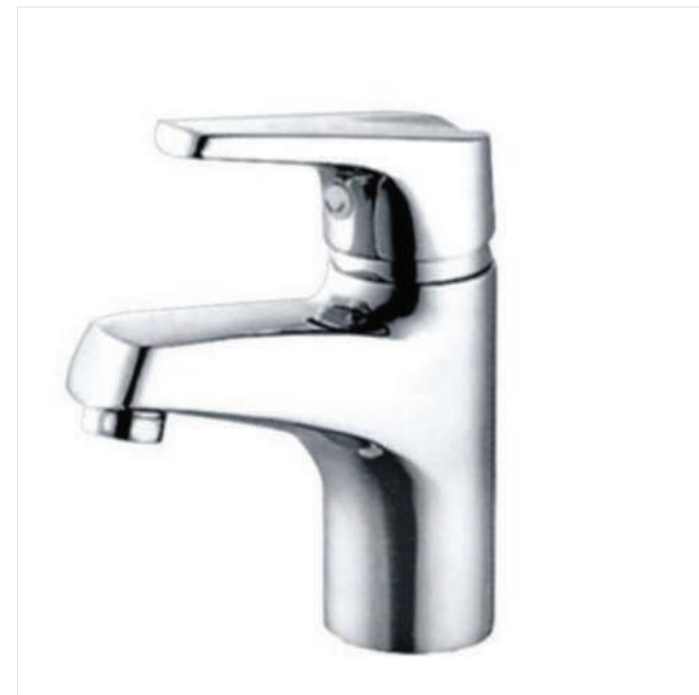

55037
Basin faucet
Material: Brass
Color: Chrome

55040
Basin faucet
Material: Brass
Color: Chrome

55041
Basin faucet
Material: Brass
Color: Chrome

55042
Basin faucet
Material: Brass
Color: Chrome

55043
Basin faucet
Material: Brass
Color: Chrome