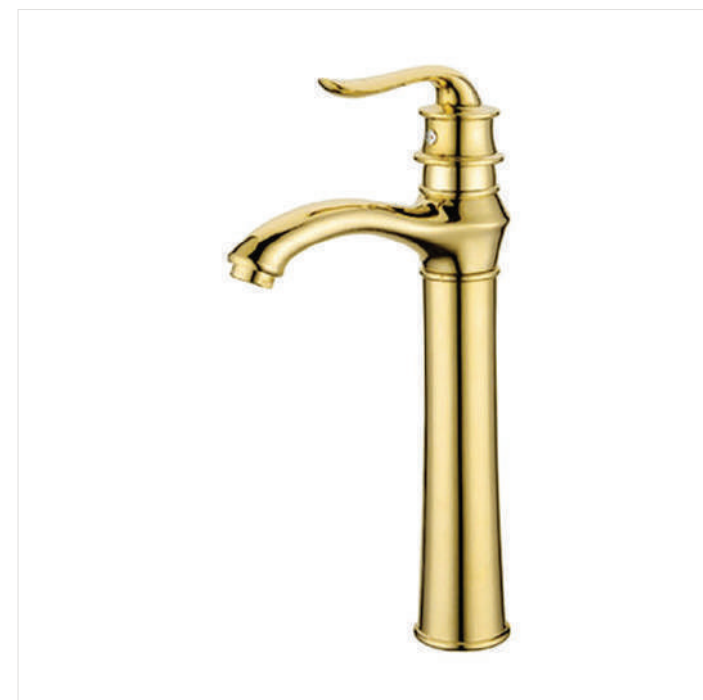

BASIN FAUCET

YT-28070Q
Basin faucet
Material: Brass
Color: Gun Grey

YT-28074
Basin faucet
Material: Brass
Color: Chrome

55015
Basin faucet
Material: Brass
Color: Gold

55016
Basin faucet
Material: Brass
Color: Gold