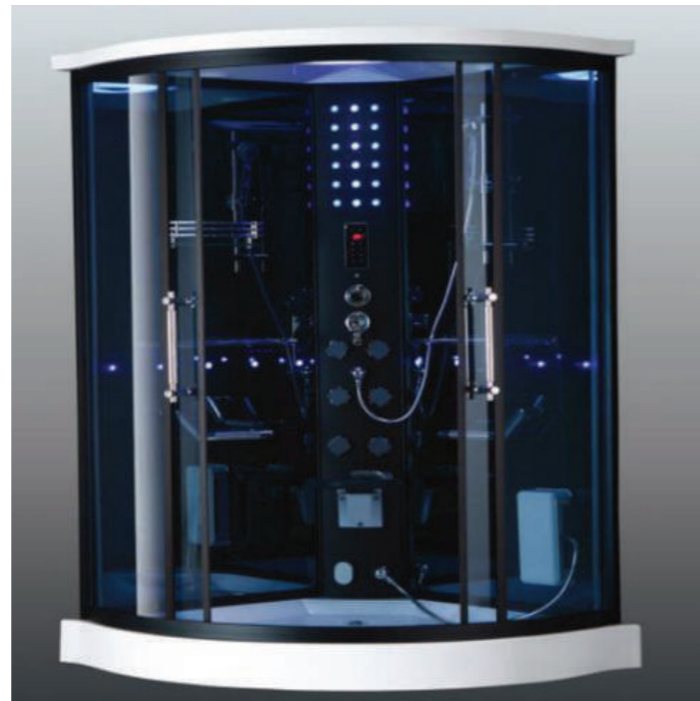

J3330
Size: 1500x1500x2250mm

J3331
Size: 1200x800x2250mm

STEAM ROOM & SAUNA ROOM

J3333
Material: 304 stainless steel
Size: 1500x1500x2250mm

J3349
Size: 1200x900x2000mm
1200x800x2000mm

J3351
Size: 1200x900x2250mm
1390x950x2200mm
1600x1000x2200mm