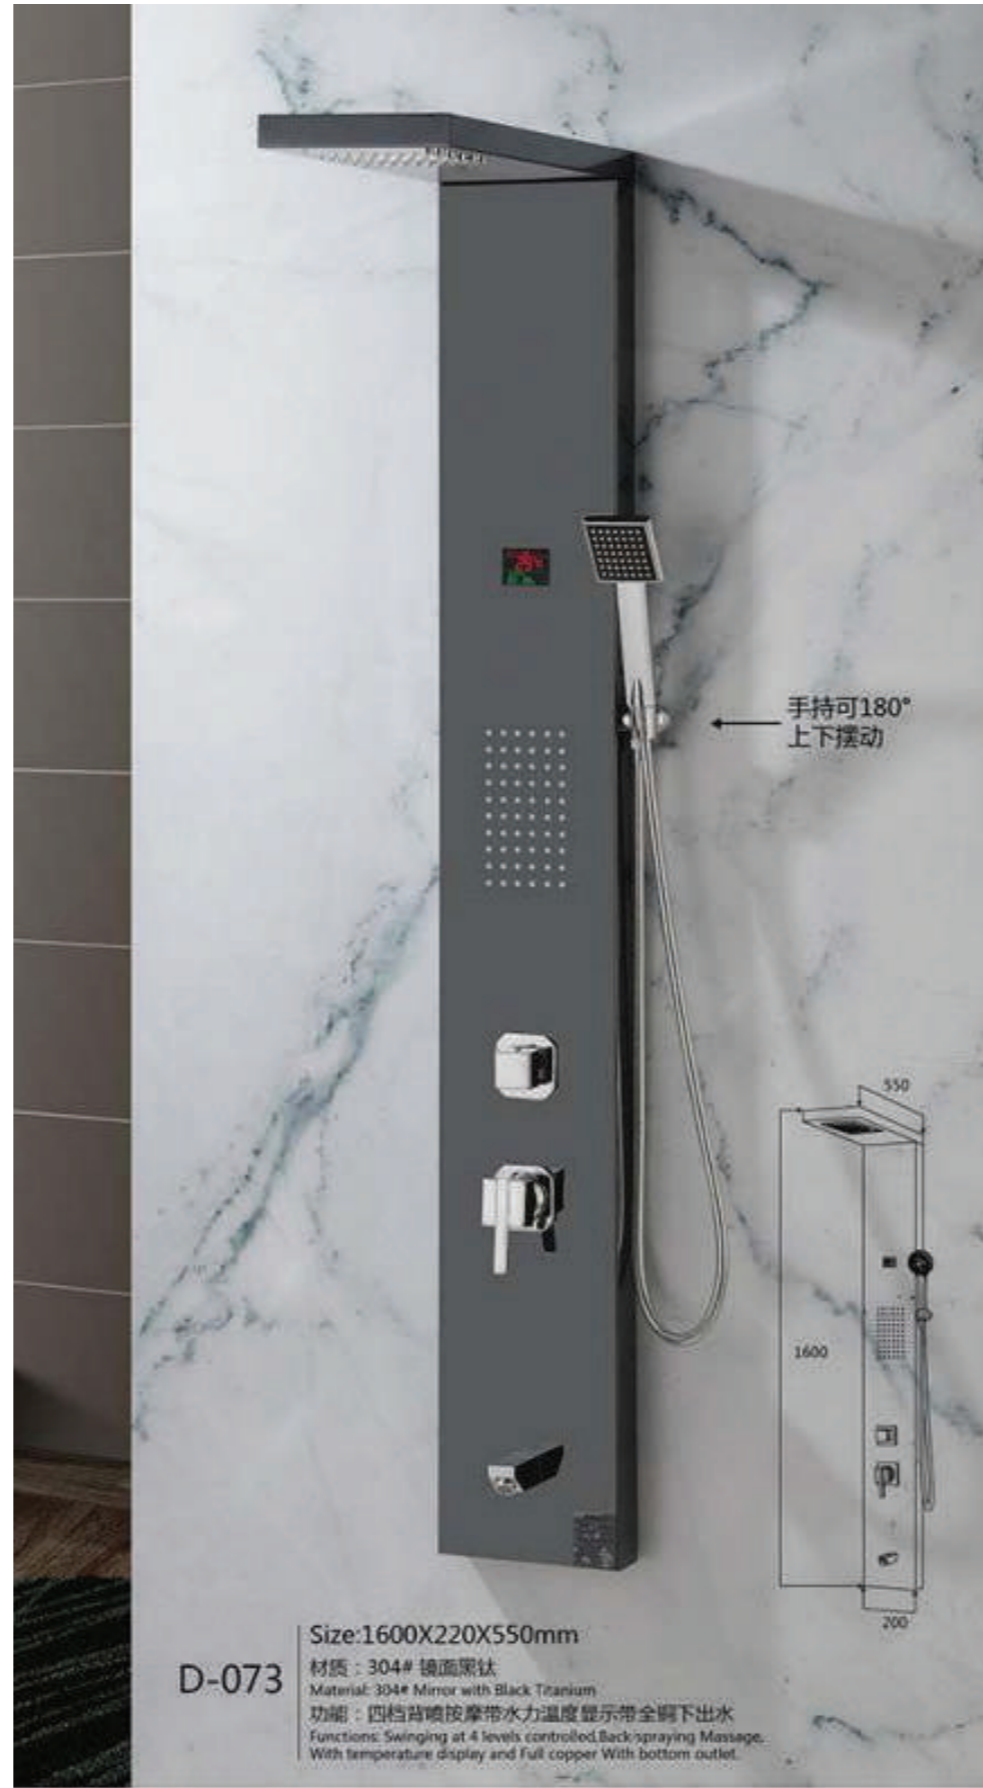

SHOWER SCREEN

BATHROOM ACCESSORIES

JSJ-BK3022 Gold

Size: 320x120x320mm
Embedded specification: 300x110x280mm
Material: SUS 304 stainless steel

JSJ-BK3022 Russ

Size: 320x120x320mm
Embedded specification: 300x110x280mm
Material: SUS 304 stainless steel