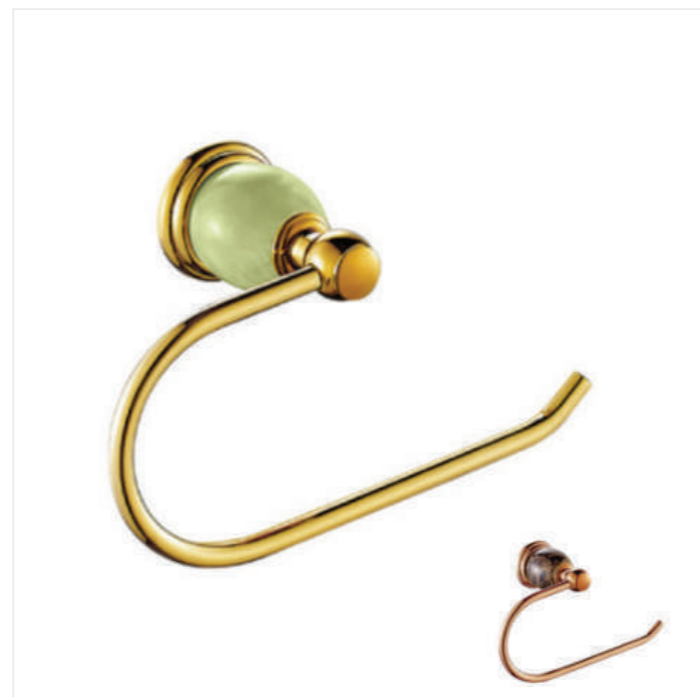

JSJ-88505
Paper holder
Material: Copper+alloy
Color: Gold+Green Stone+Rose Gold