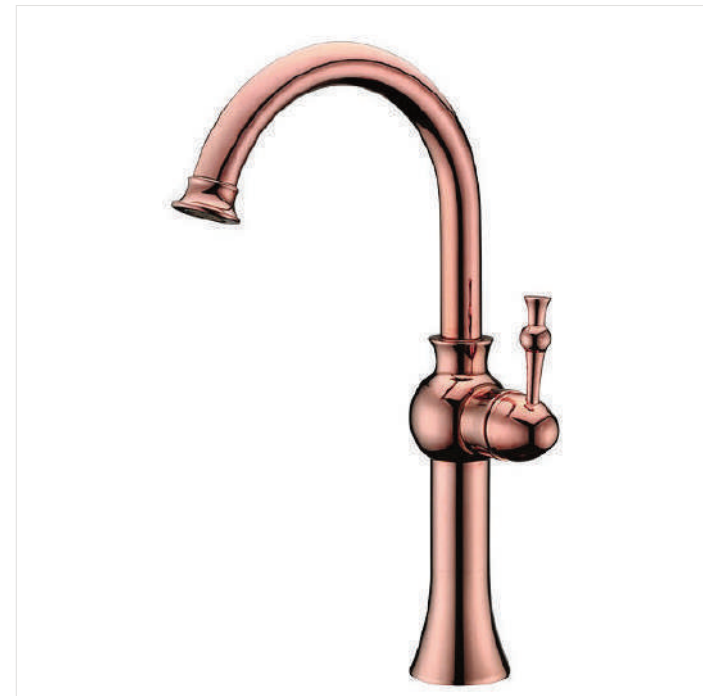

55033
Basin faucet
Material: Brass
Color: Rose Gold