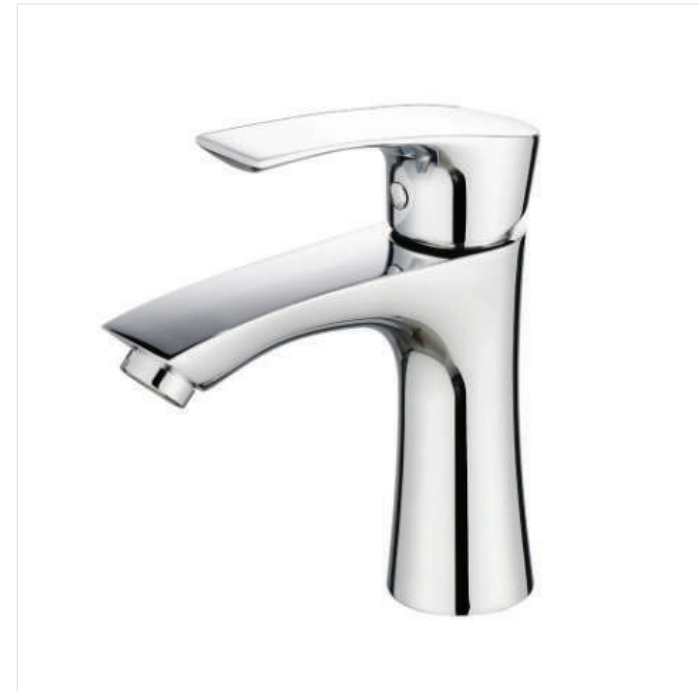

YT-28029
Basin faucet
Material: Brass
Color: Chrome