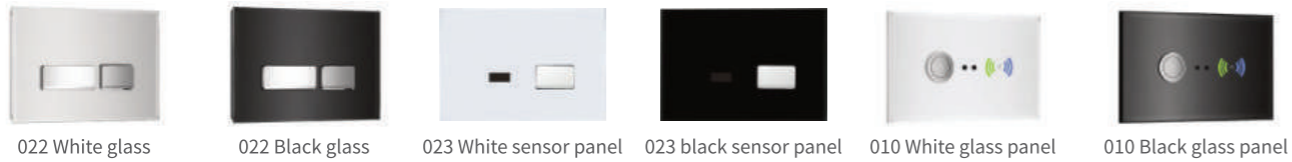

Glass panel series / Size: 246x165mm (Applicable to 032A/033A)