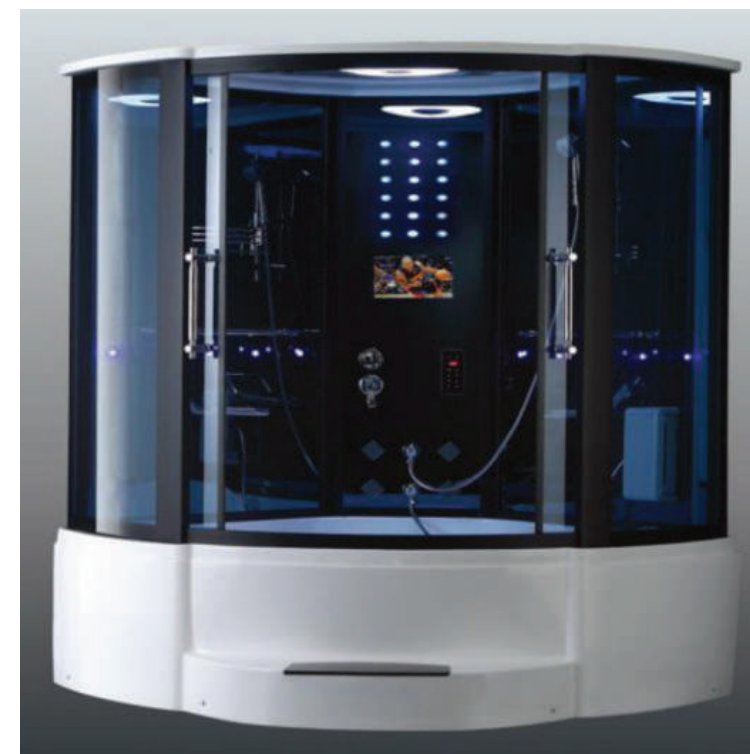

- ⑪ Background lamp 背景灯
- ⑫ Swirl nozzle 冲浪喷嘴
- ⑬ Steam generator 蒸气发生器
- ⑭ Beauty mirror 美容镜
- ⑮ Mini fence 小栅栏
- ⑯ Towel rack 毛巾架
- ⑰ Stainless steel bracket 不锈钢支架
- ⑱ Quality aluminum alloy 优质铝合金
- ⑲ Tempered Glass 钢化玻璃

J3330
Size: 1500x1500x2250mm