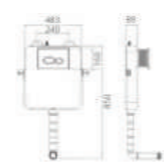

T282/Blue
Concealed water tank
Size: 510x1130x140mm
Material: HDPE
Displacement: Full row 7.5L, Half row 4.5-5L