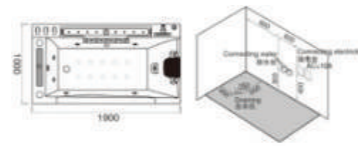

J-2308琥珀珍珠
Jacuzzi
Size: 1650x1650x750mm