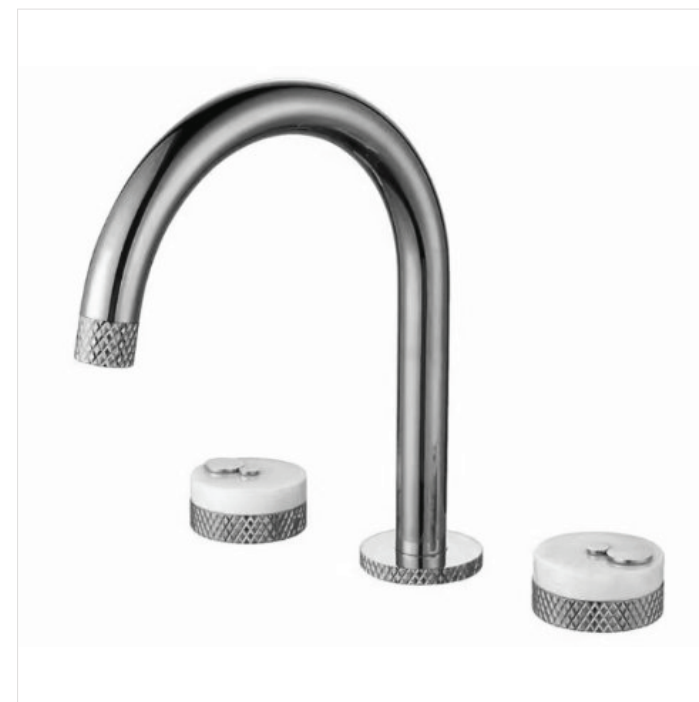

YT-6237B
Basin faucet
Material: Brass
Color: Matte Black

YT-7045
Basin faucet
Material: Brass
Color: Gun Grey

YT-7045Q
Basin faucet
Material: Brass
Color: Gun Grey

YT-7059L
Basin faucet
Material: Brass
Color: Brushed Gold