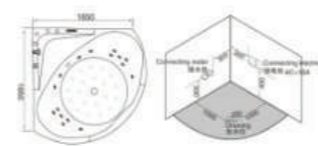

SG-5043
Jacuzzi
Size: 1700x950x600mm
1800x950x600mm

BATHTUB

J-2288云彩黑
Jacuzzi
Size: 1900X1000X730mm

J-2308琥珀珍珠
Jacuzzi
Size: 1650x1650x750mm

J-2309
Jacuzzi
Size: 1690x1490x680mm

J-2320
Jacuzzi
Size: 1600x900x650mm