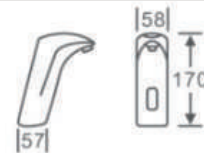

N-8005A / N-8005B
Automatic sensor Faucet
Material: Brass
Color: Chrome