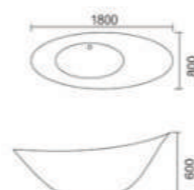

SG-6030

Conceal device bathtub
Material: Acrylic
Size: 1300x700x600mm
1400x740x600mm
1500x800x600mm
1600x800x600mm
1700x850x600mm