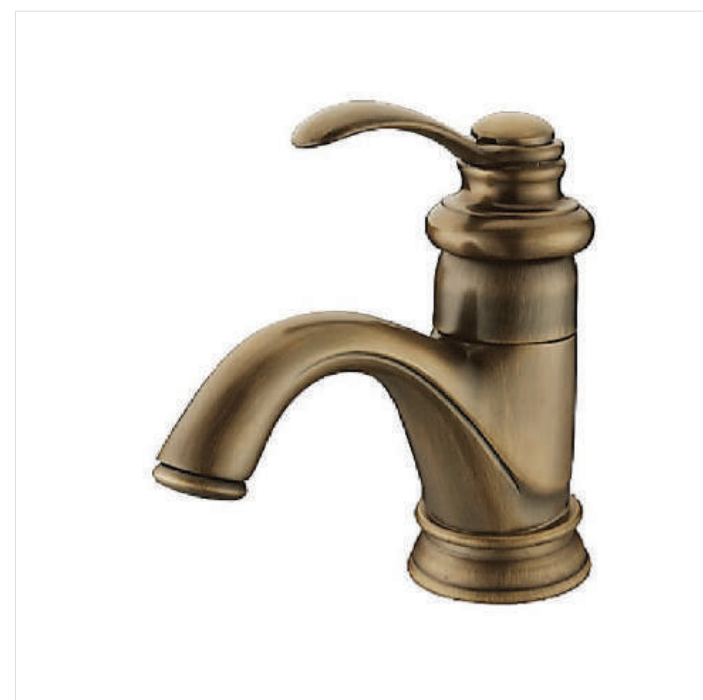

55019
Basin faucet
Material: Brass
Color: Antique Copper