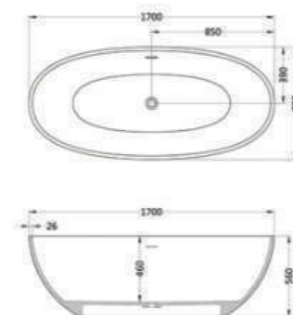

DG8011
Free standing bathtub
Material: Artificial stone
Size: 1700x800x550mm
Surface Finish: Matte/Glossy