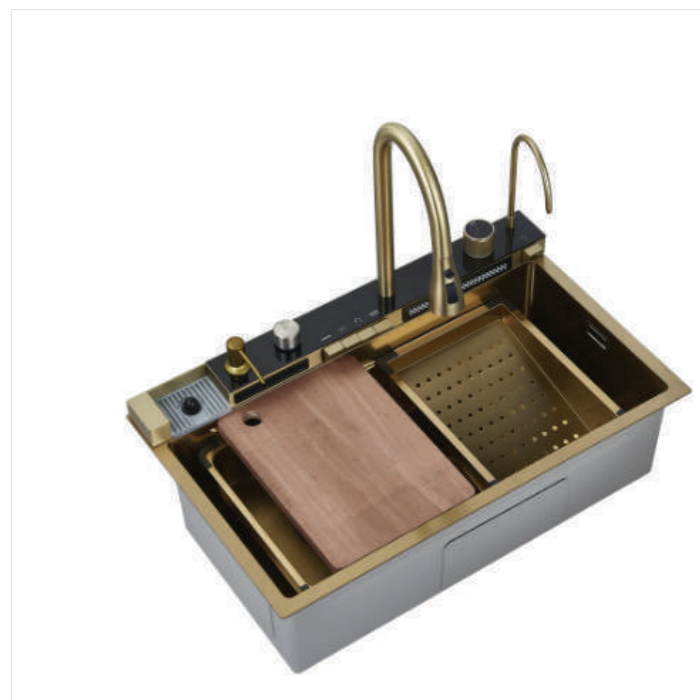

F-001
Stainless steel single sink
Size: 750x460x220mm/800x460x220mm
Material: 304 stainless steel
Color: Gold