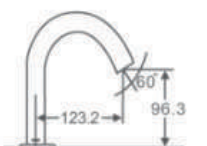

N-8019A / N-8019B
Automatic sensor Faucet
Material: Brass
Color: Chrome