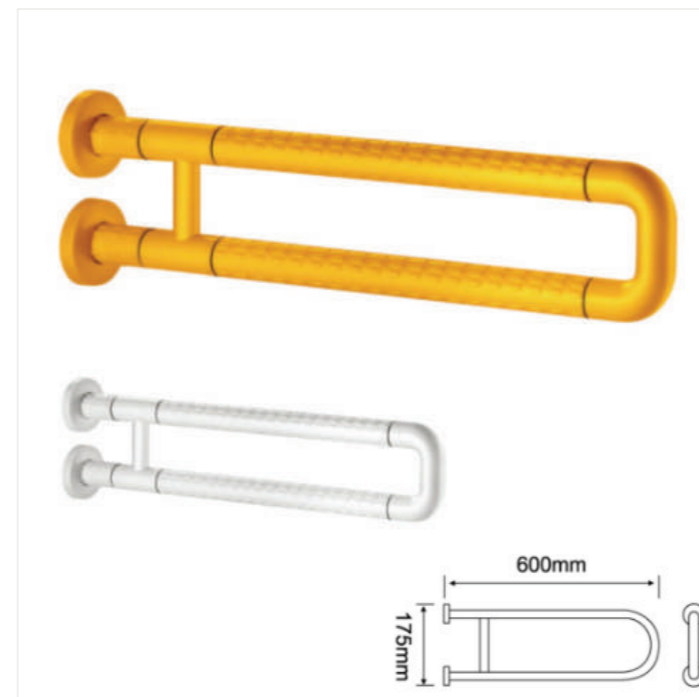

JSJ-8080
800x800x800mm
Armrest
Material:SUS 304 stainless steel