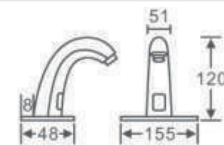

N-8008A / N-8008B
Automatic sensor Faucet
Material: Brass
Color: Chrome