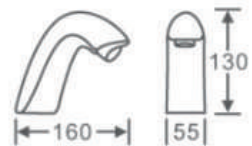

N-8004A / N-8004B
Automatic sensor Faucet
Material: Brass
Color: Chrome