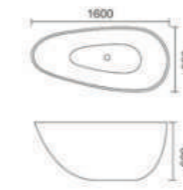

ON-1017

Free standing bathtub
Material: Acrylic
Size: 1300x720x600mm
1400x750x600mm
1500x800x600mm

Size: 1600x800x600mm
1700x850x600mm
Color: White/Black+White