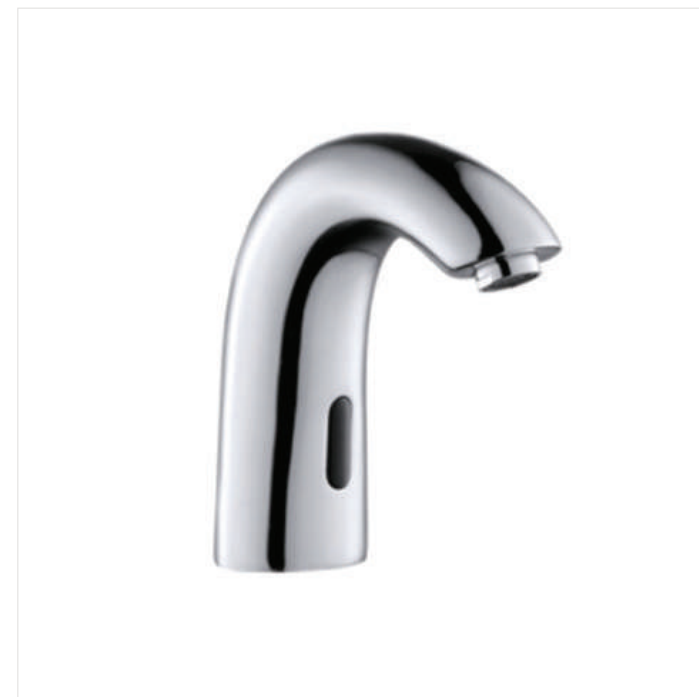

N-8001A / N-8001B
Automatic sensor Faucet
Material: Brass
Color: Chrome