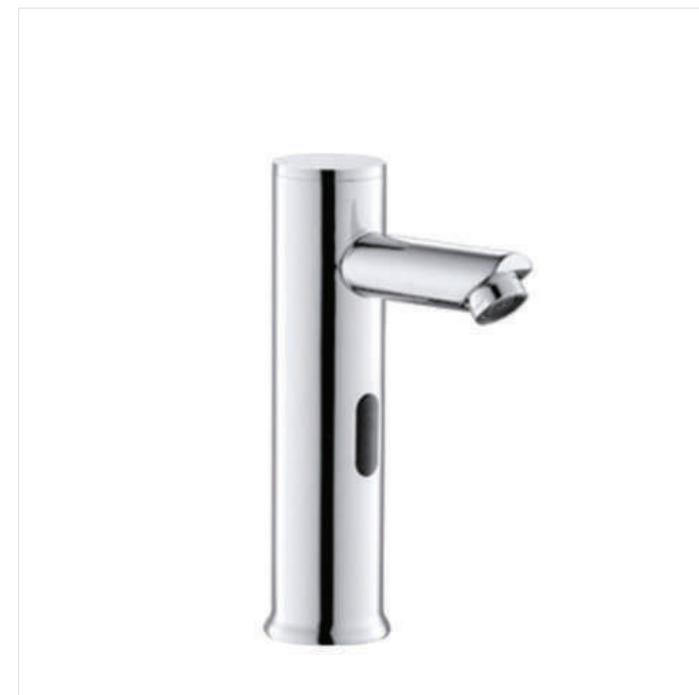

N-8022A / N-8022B
Automatic sensor Faucet
Material: Brass
Color: Chrome