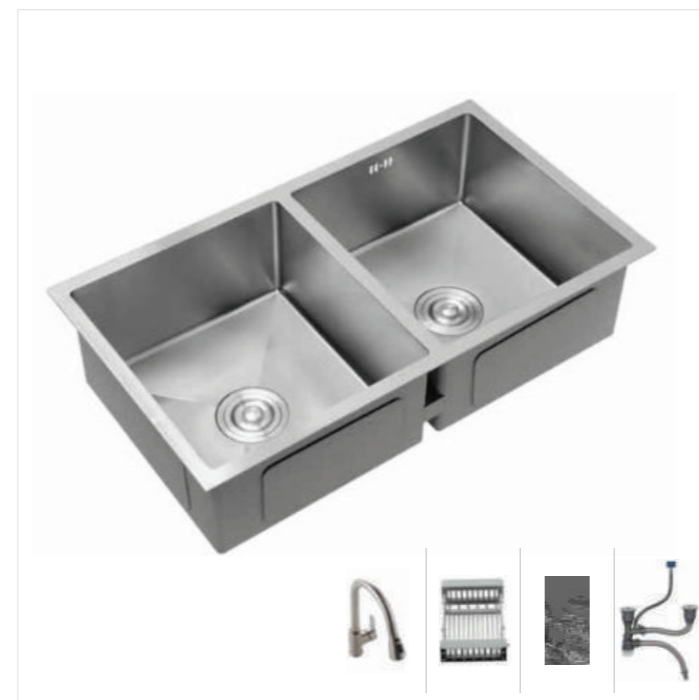

C-010
Stainless steel double groove (Russ)
Size: 800x450x210mm
Material: 304 stainless steel