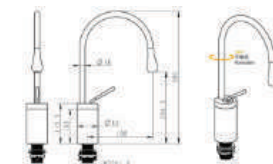

N-8001A / N-8001B
Automatic sensor Faucet
Material: Brass
Color: Chrome