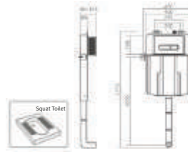

G03
Concealed water tank
Size: 543x89x1195mm
Material: HDPE
Displacement: Full row 7.5L, Half row 4.5-5L