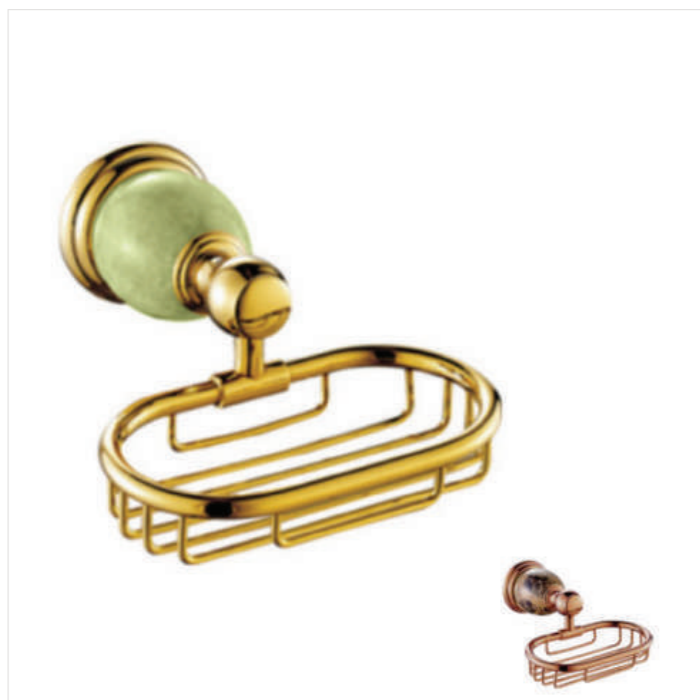

BATHROOM ACCESSORIES

JSJ-88501
Soap mesh
Material: Copper+alloy
Color: Gold+Green Stone+Rose Gold