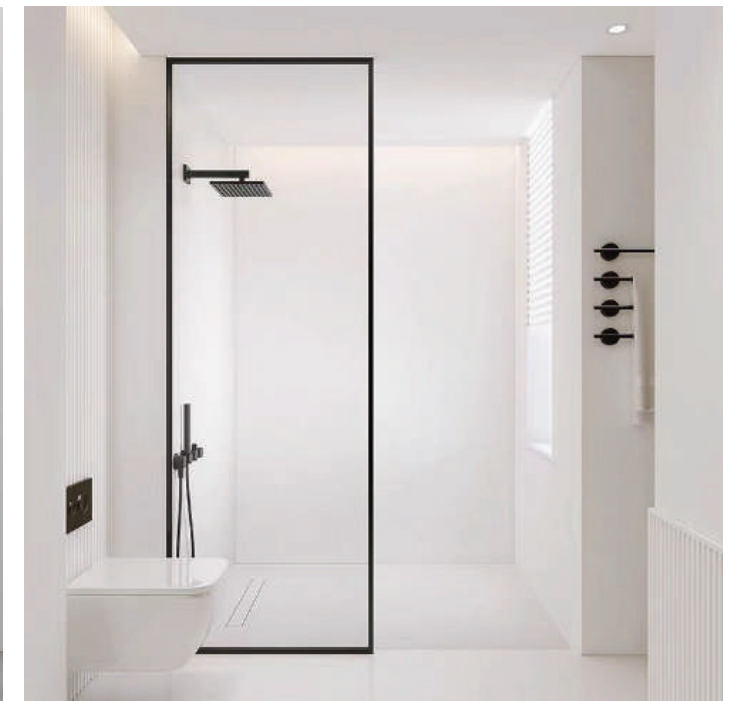

F-001
Size: 800x2800mm(customize)
Glass: Clear Tempered Glass
Tempered glass: 8mm
Color: Matte Black/Brushed Silver/Brushed Titanium/Matte Gray