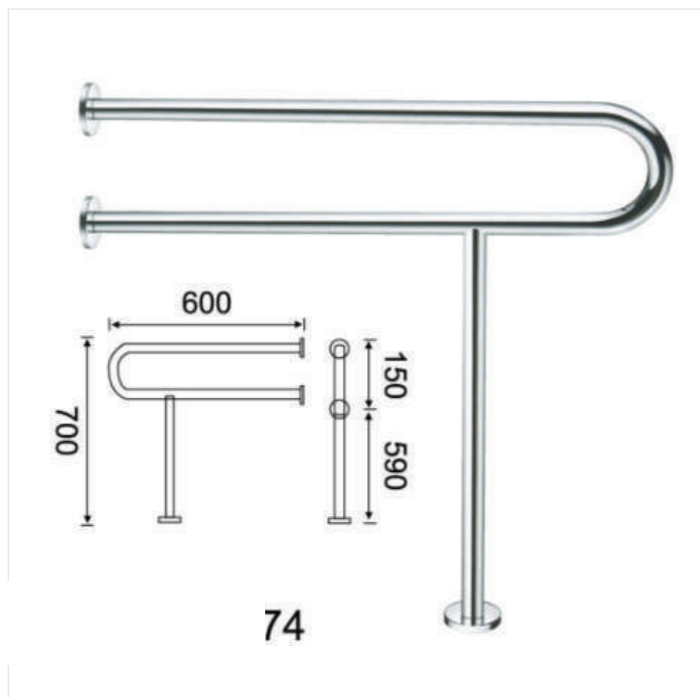

JSJ-7074
700x740mm Armrest
Material: SUS 304 stainless steel