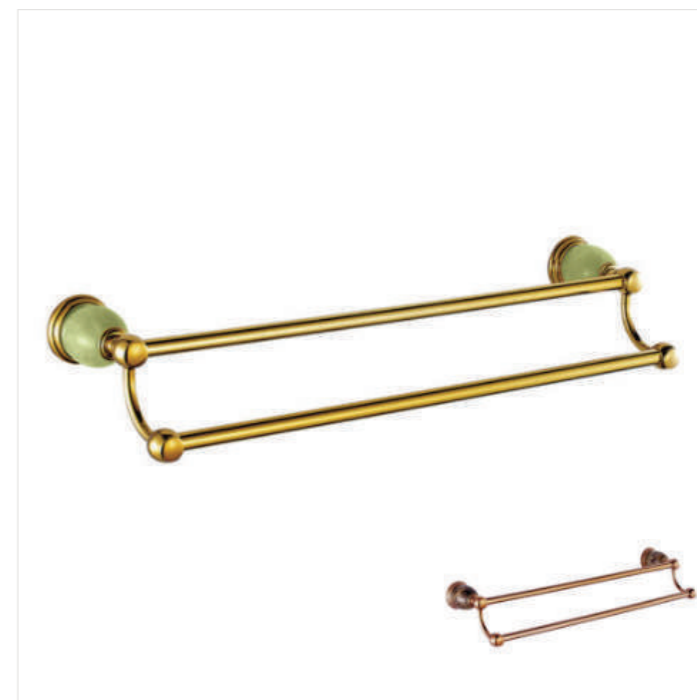

JSJ-6820
Coat hook
Material: Copper+alloy
Color: Gold+Green Stone+Rose Gold

JSJ-88508
Toilet brush
Material: Copper+alloy
Color: Gold+Green Stone+Rose Gold

JSJ-88530
Single towel bar
Material: Copper+alloy
Color: Gold+Green Stone+Rose Gold