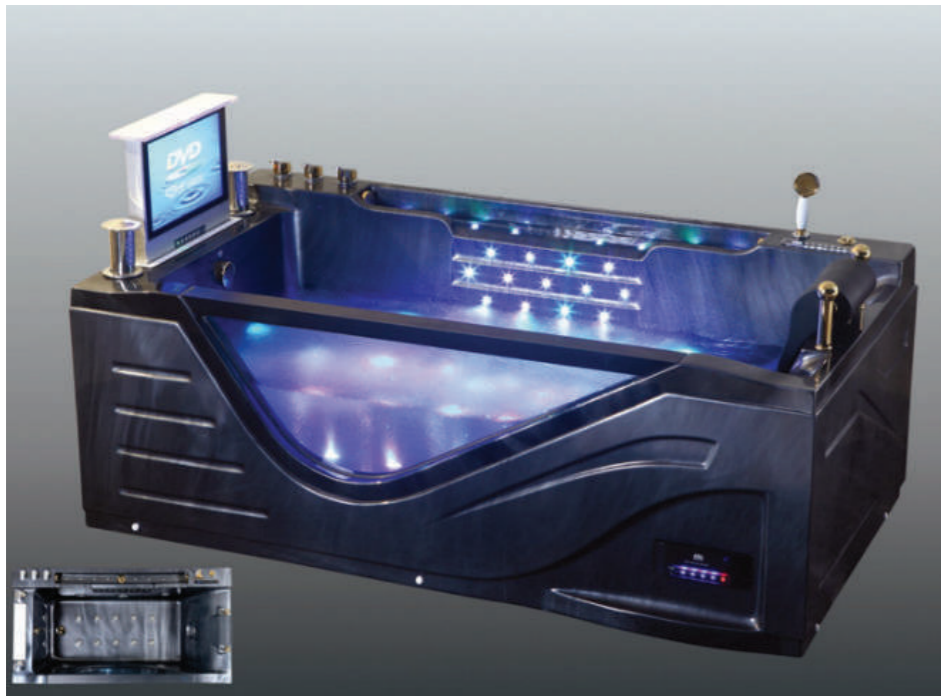

BATHTUB

J-2288云彩黑
Jacuzzi
Size: 1900X1000X730mm