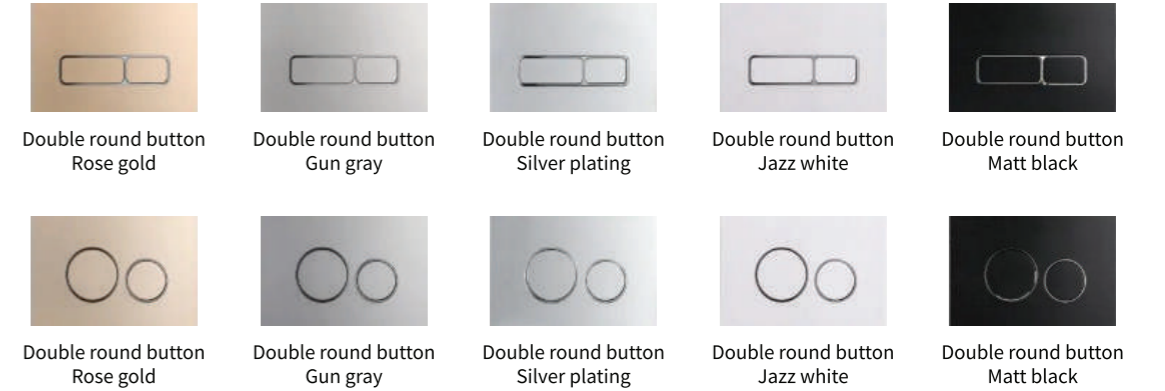

Size: 238x160mm (Applicable to T06/T08)