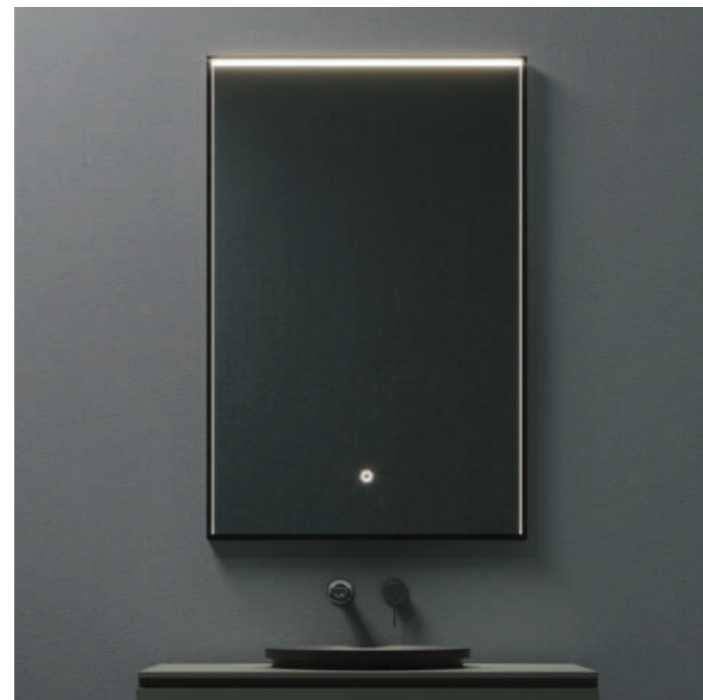

M-647
Smart Mirror
Size: 500x700mm/800x600mm/200x800mm

M-648
Smart Mirror
Size: 480x800mm/500x850mm

M-657
Smart Mirror
Size: 450x450x860mm

M-659
Smart Mirror
Size: 1200x600mm

LED MIRROR

M-972
Smart Mirror
Size: Φ 500mm

M-1056
Smart Mirror
Size: 950x750mm

M-639
Smart Mirror
Size: 500x700mm/600x800mm/1000x700mm

M-1018
Smart Mirror
Size: 500x700mm/600x800mm/700x900mm

M-627
Smart Mirror
Size: 900x750mm/1200x750mm/1500x750mm

M-636
Smart Mirror
Size: 600x750mm/750x900mm/900x700mm

M-642
Smart Mirror
Size: Φ 600mm/ Φ 700mm/ Φ 800mm

M-1055
Smart Mirror
Size: Φ 600mm/ Φ 700mm/ Φ 800mm

LED MIRROR

M-655
Smart Mirror
Size: 500x1350mm