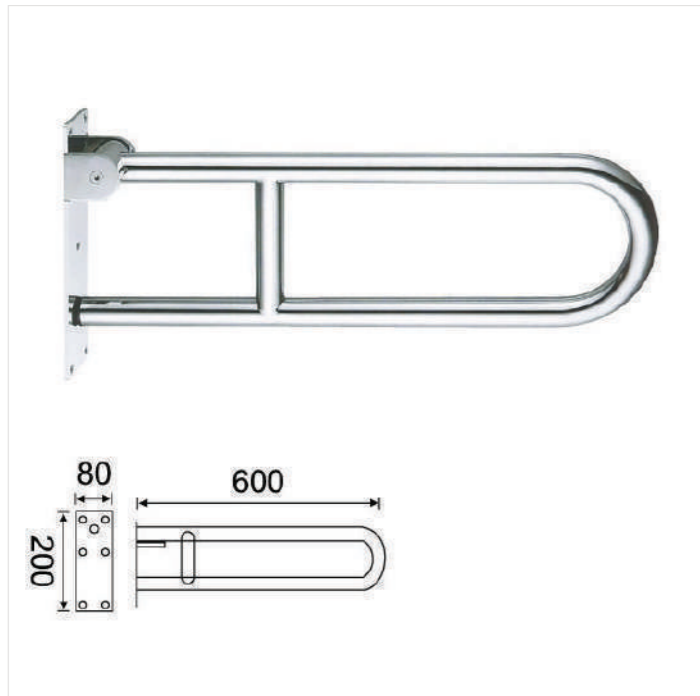

JSJ-6171
610x710mm
Armrest
Material: SUS 304 stainless steel

BATHROOM ACCESSORIES

JSJ-6028
600x130x130mm
Armrest
Material:SUS 304 stainless steel

Curved handle
Armrest
Material:Stain less steel 201/304

The armrest of the bathroom
300-500mm
Armrest
Material:Stainless steel 201/304