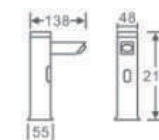

N-8023A / N-8023B
Automatic sensor Faucet
Material: Brass
Color: Chrome