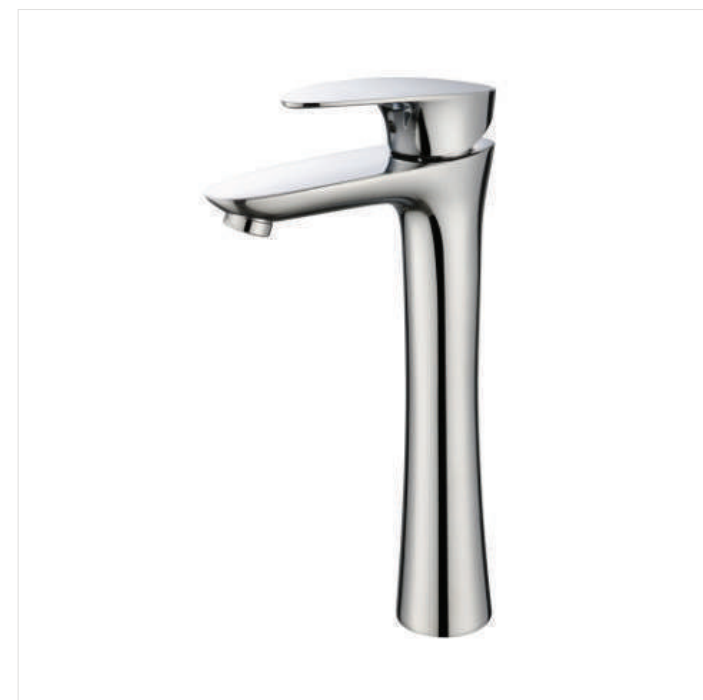

BASIN FAUCET

YT-280310
Basin faucet
Material: Brass
Color: ORB

YT-28035
Basin faucet
Material: Brass
Color: Chrome

YT-28036
Basin faucet
Material: Brass
Color: Chrome

YT-28037
Basin faucet
Material: Brass
Color: Chrome