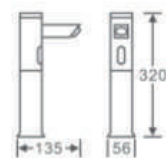

N-8022A / N-8022B
Automatic sensor Faucet
Material: Brass
Color: Chrome