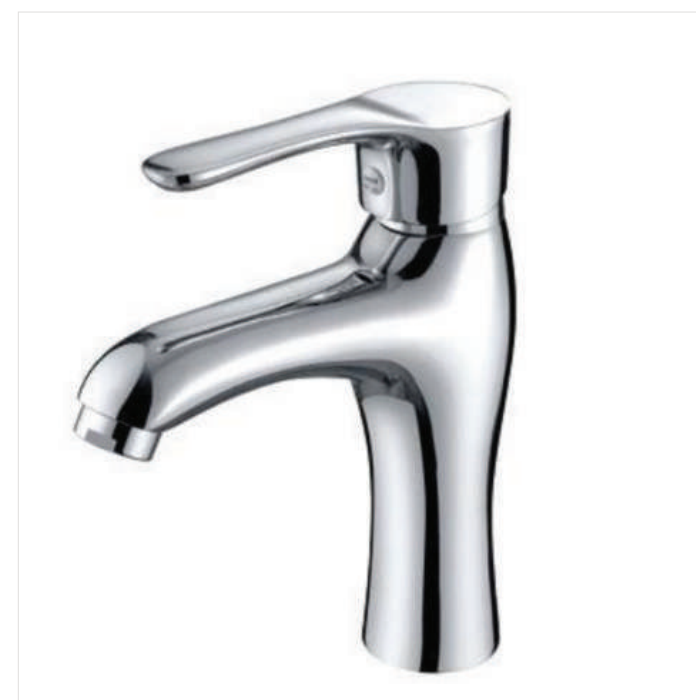

55050
Basin faucet
Material: Brass
Color: Chrome

55051
Basin faucet
Material: Brass
Color: Chrome

55056
Basin faucet
Material: Brass
Color: Chrome

55057
Basin faucet
Material: Brass
Color: Chrome

55058
Basin faucet
Material: Brass
Color: Chrome