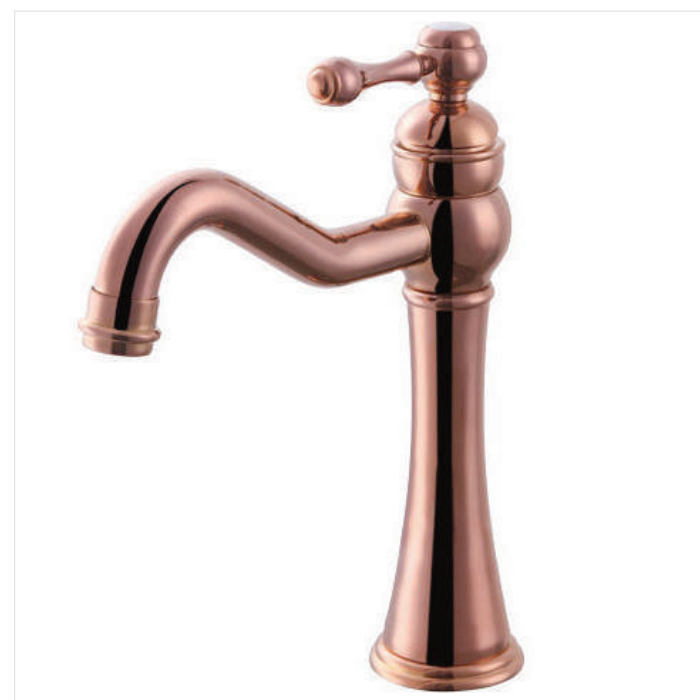

55031
Basin faucet
Material: Brass
Color: Rose Gold