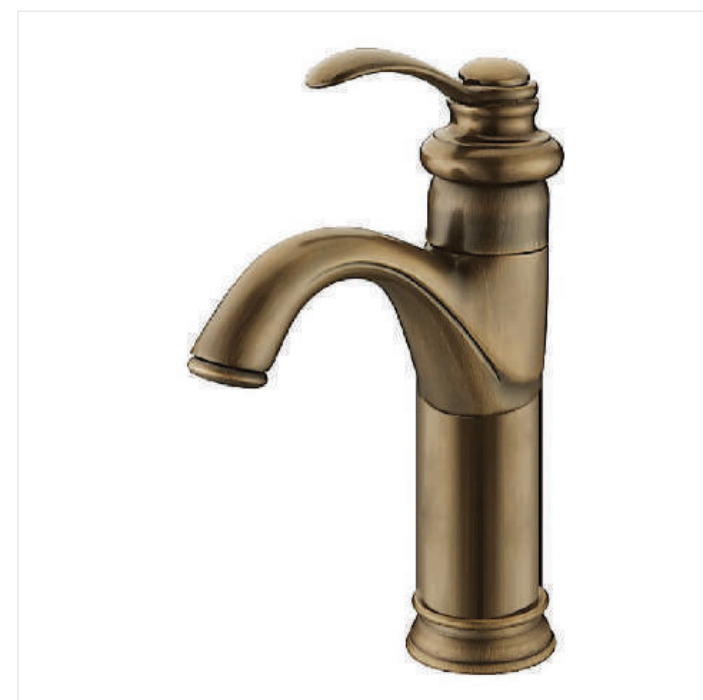

55020
Basin faucet
Material: Brass
Color: Antique Copper