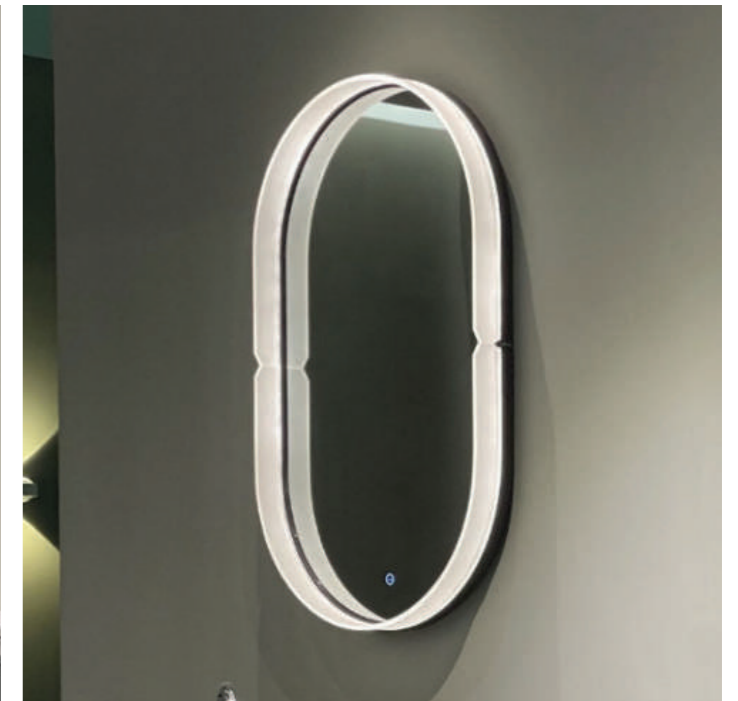

M-640
Smart Mirror
Size: 600x1000mm