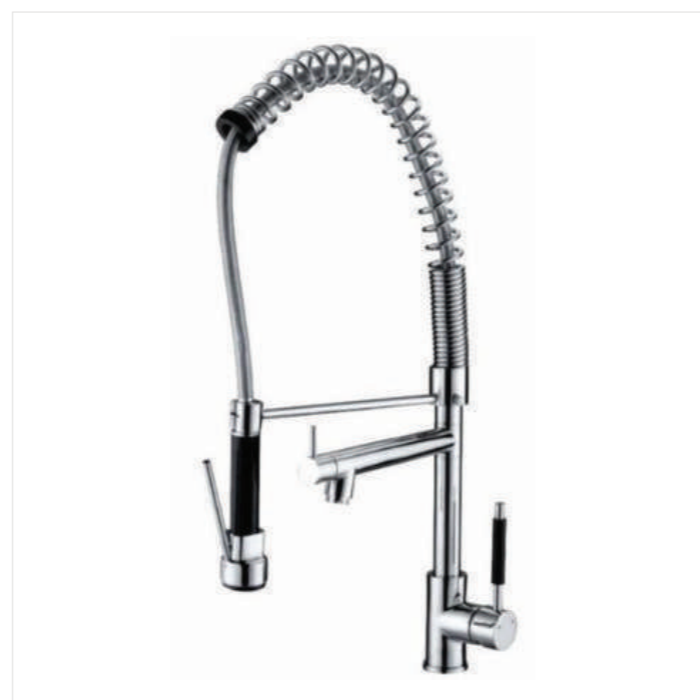

58022
Kitchen faucet
Material: Brass
Color: Chrome