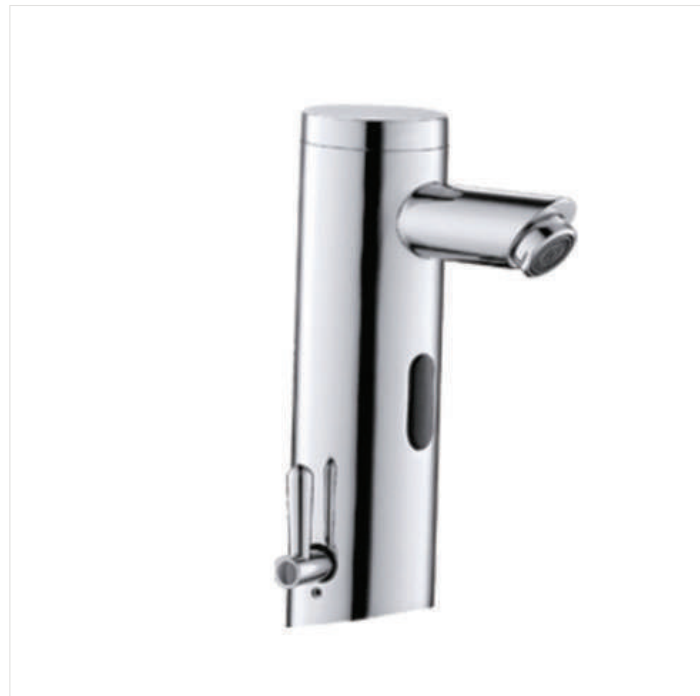

N-8022A / N-8022B
Automatic sensor Faucet
Material: Brass
Color: Chrome

N-8023A / N-8023B
Automatic sensor Faucet
Material: Brass
Color: Chrome

N-8012A / N-8012B
Automatic sensor Faucet
Material: Brass
Color: Chrome