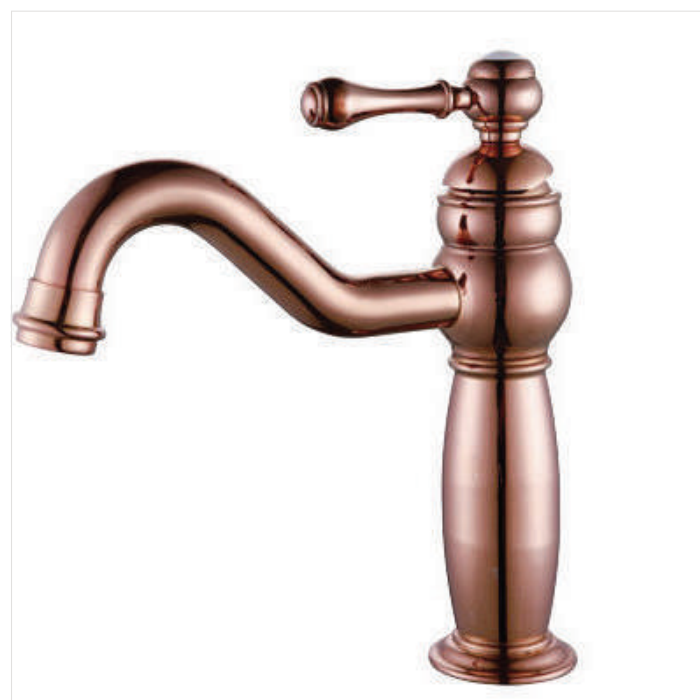

55030
Basin faucet
Material: Brass
Color: Rose Gold