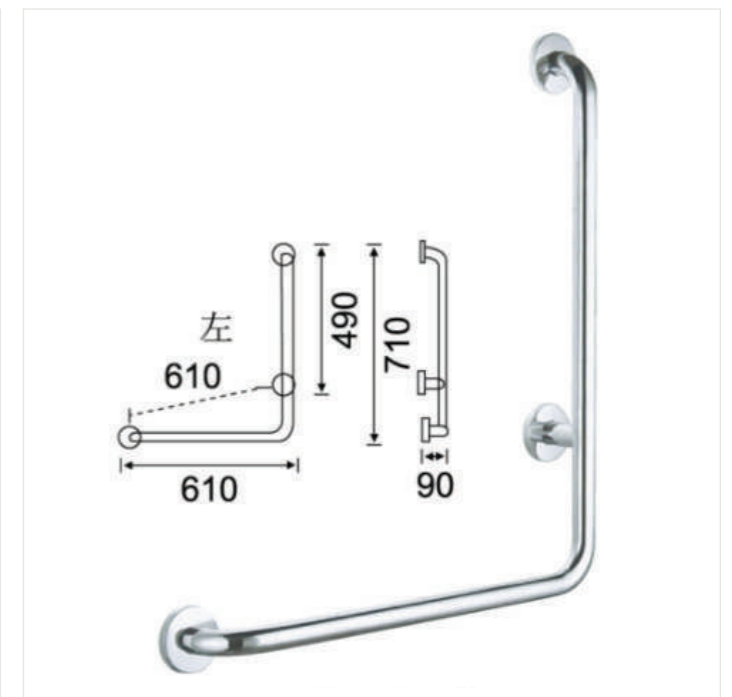

JSJ-6171
610x710mm
Armrest
Material: SUS 304 stainless steel

BATHROOM ACCESSORIES

JSJ-6028
600x130x130mm
Armrest
Material:SUS 304 stainless steel

Curved handle
Armrest
Material:Stain less steel 201/304

The armrest of the bathroom
300-500mm
Armrest
Material:Stainless steel 201/304