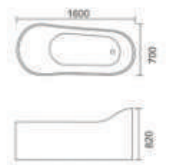

Size: 1600x750x600mm
1700x750x600mm
1800x800x600mm

YJ-1019

Free standing bathtub
Material: Acrylic
Size: 1650x800x800mm
1750x800x800mm

SG-6027

Conceal device bathtub
Material: Acrylic
Size: 1500x700x820mm
1600x700x820mm
1700x750x820mm