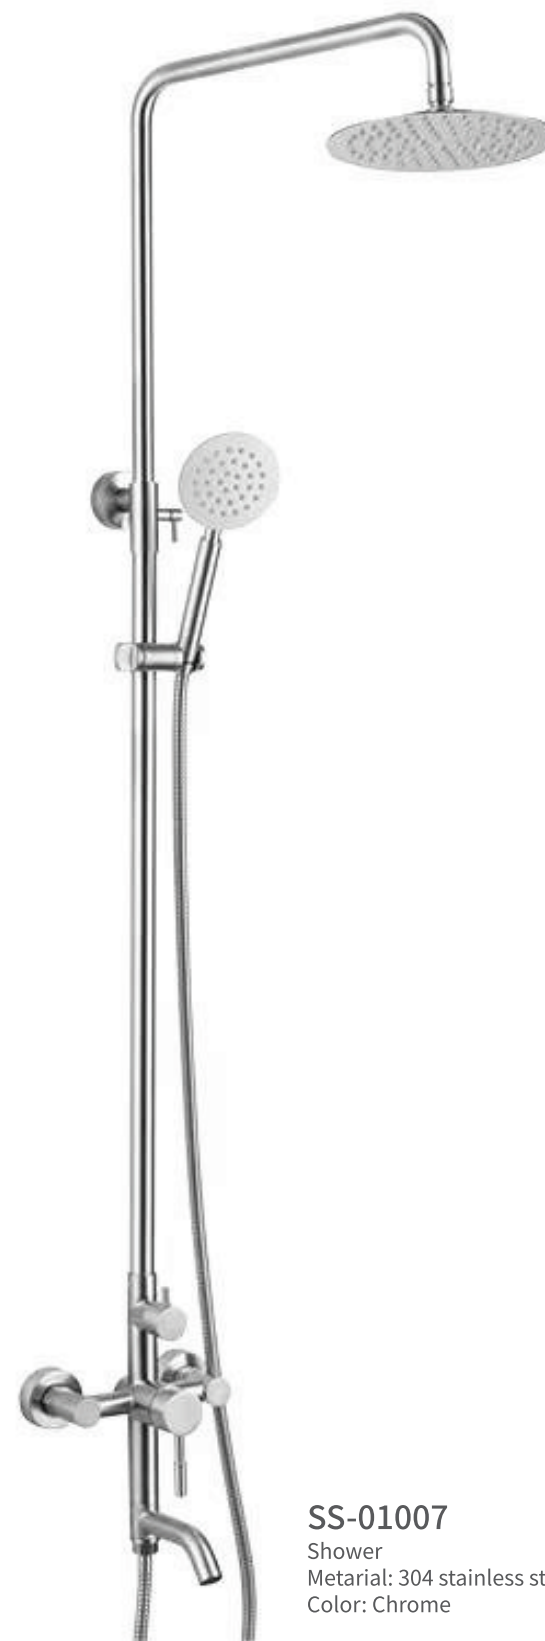

51028
Shower
Material: Brass
Color: Chrome

SHOWER HEAD

51030
Shower
Material: Brass
Color: Chrome

51032
Shower
Material: Brass
Color: Chrome

SS-01007
Shower
Material: 304 stainless steel
Color: Chrome

SS-01027
Shower
Material: 304 stainless steel
Color: Chrome