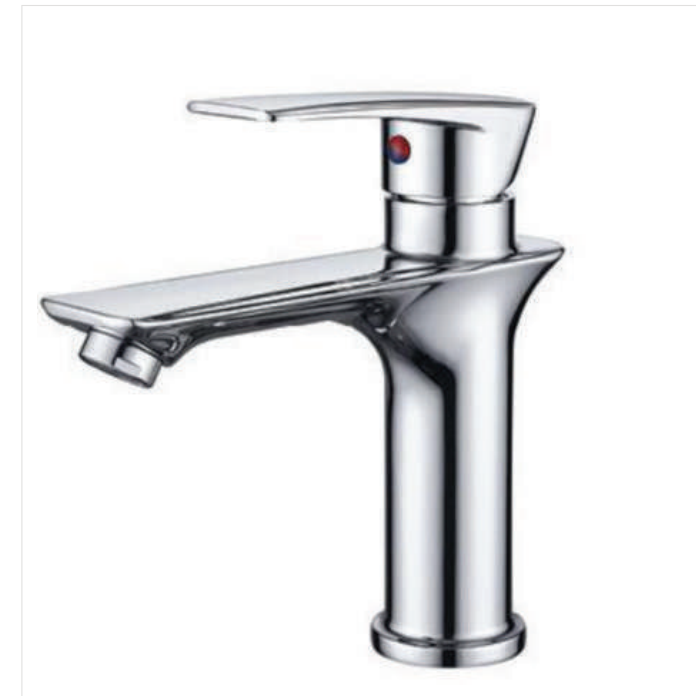

55059
Basin faucet
Material: Brass
Color: Chrome

BASIN FAUCET

55060
Basin faucet
Material: Brass
Color: Chrome

55061
Basin faucet
Material: Brass
Color: Chrome

55072
Basin faucet
Material: Brass
Color: Chrome