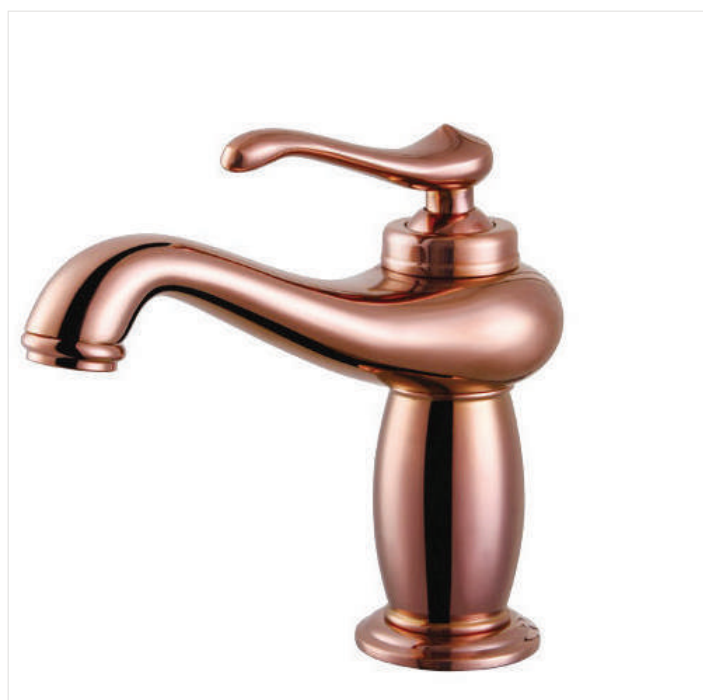

BASIN FAUCET

55021
Basin faucet
Material: Brass
Color: Antique Copper

55022
Basin faucet
Material: Brass
Color: Antique Copper

55026
Basin faucet
Material: Brass
Color: Antique Copper

55027
Basin faucet
Material: Brass
Color: Antique Copper