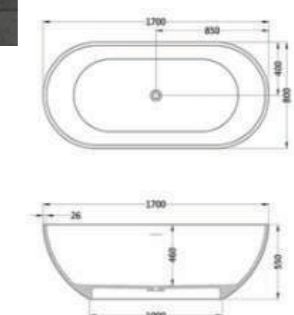

BATHTUB

DG805
Free standing bathtub
Material: Artificial stone
Size: 1700x780x560mm
Surface Finish: Matte/Glossy

DG8011
Free standing bathtub
Material: Artificial stone
Size: 1700x800x550mm
Surface Finish: Matte/Glossy