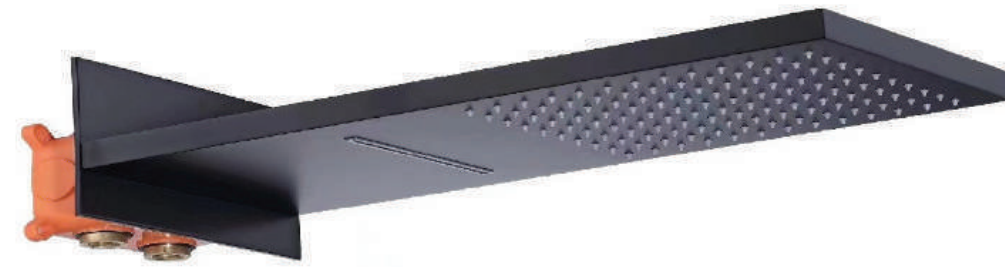

CS-9027-004B
Concealed Thermostatic Shower
Material: Brass
Color: Chrome/Matte Black/
Gun Grey/Matte Gold