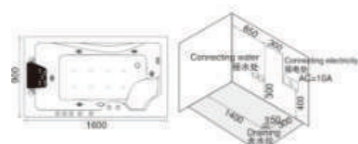

SG-5043
Jacuzzi
Size: 1700x950x600mm
1800x950x600mm

BATHTUB

J-2288云彩黑
Jacuzzi
Size: 1900X1000X730mm

J-2308琥珀珍珠
Jacuzzi
Size: 1650x1650x750mm

J-2309
Jacuzzi
Size: 1690x1490x680mm

J-2320
Jacuzzi
Size: 1600x900x650mm