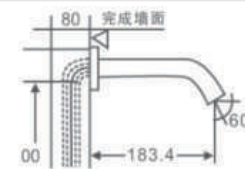

BF-2003
Basin Faucet
Material: Brass
Color: Chrome