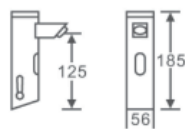

N-8003A / N-8003B
Automatic sensor Faucet
Material: Brass
Color: Chrome