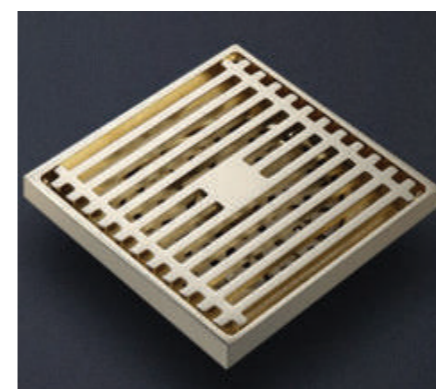

锆金色 Zirconium gold