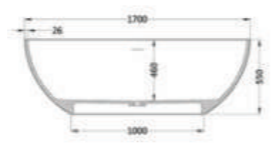

BATHTUB

DG8016
Free standing bathtub
Material: Artificial stone
Size: 1600x800x550mm
Surface Finish: Matte/Glossy