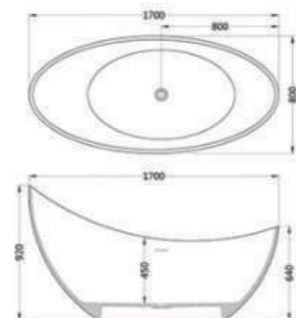

星空黑-Starry Sky Black

湖蓝色-Lake Blue

BATHTUB

DG801

Free standing bathtub
 Material: Artificial stone
 Size: 1700x800x920mm
 Surface Finish: Matte/Glossy

DG802

Free standing bathtub
 Material: Artificial stone
 Size: 1500x760x540mm
 1600x800x540mm
 1700x830x550mm
 Surface Finish: Matte/Glossy
 Color: White/Black