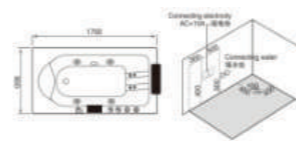

J-2345
Jacuzzi
Size: 1400x1400x630mm

J-2346
Jacuzzi
Size: 1230x1230x630mm

BATHTUB

J-2352
Jacuzzi
Size: 1800x850x680mm

J-2353
Jacuzzi
Size: 1700x800x650mm

J-2219
Jacuzzi
Size: 1400x850x620mm
1500x850x620mm
1600x850x620mm
1700x850x620mm