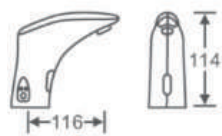

N-8022A / N-8022B
Automatic sensor Faucet
Material: Brass
Color: Chrome

N-8023A / N-8023B
Automatic sensor Faucet
Material: Brass
Color: Chrome

N-8012A / N-8012B
Automatic sensor Faucet
Material: Brass
Color: Chrome