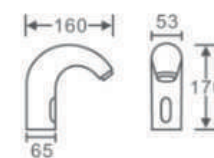

N-8002A / N-8002B
Automatic sensor Faucet
Material: Brass
Color: Chrome