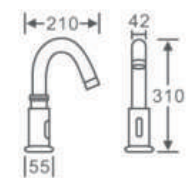

N-8021A / N-8021B
Automatic sensor Faucet
Material: Brass
Color: Chrome