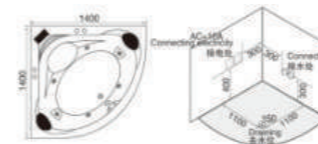

J-2346
Jacuzzi
Size: 1230x1230x630mm