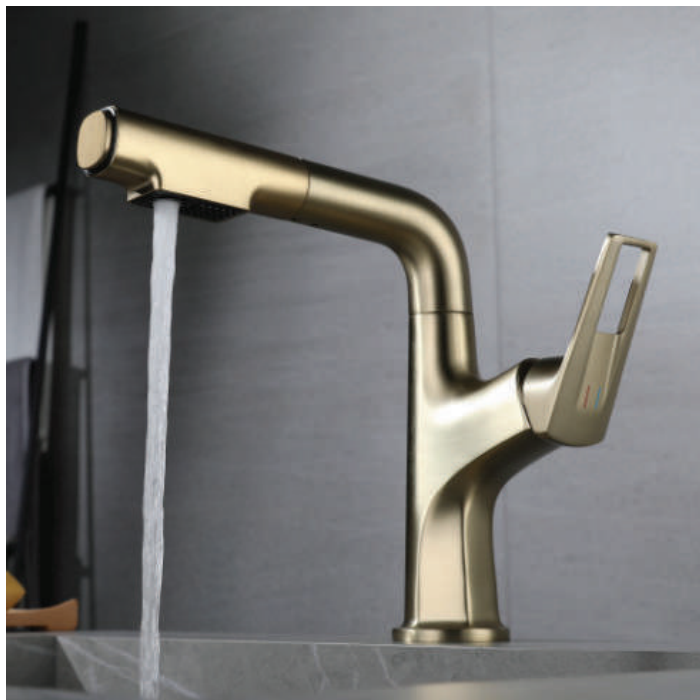

YT-1018L
Basin faucet
Material: Brass
Color: Brushed Gold