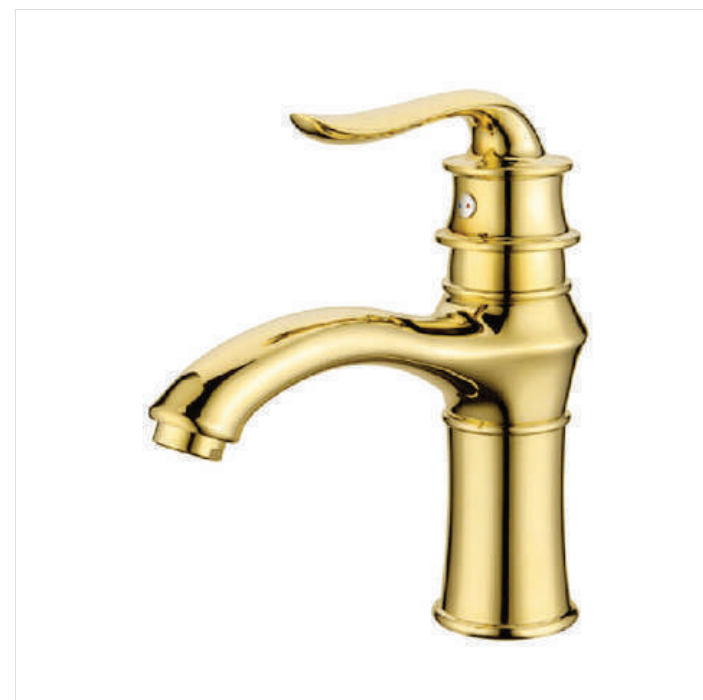

55015
Basin faucet
Material: Brass
Color: Gold