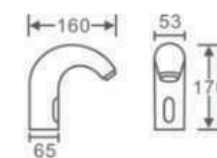

N-8002A / N-8002B
Automatic sensor Faucet
Material: Brass
Color: Chrome