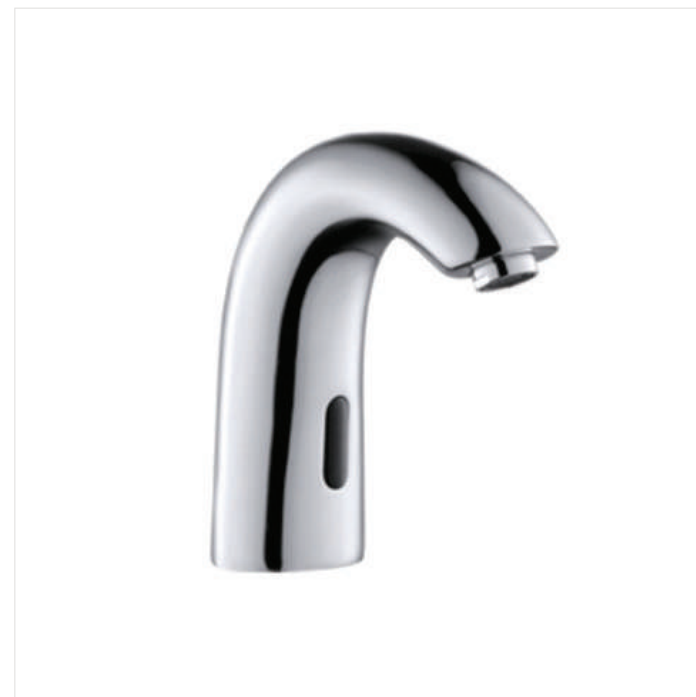

N-8001A / N-8001B
Automatic sensor Faucet
Material: Brass
Color: Chrome