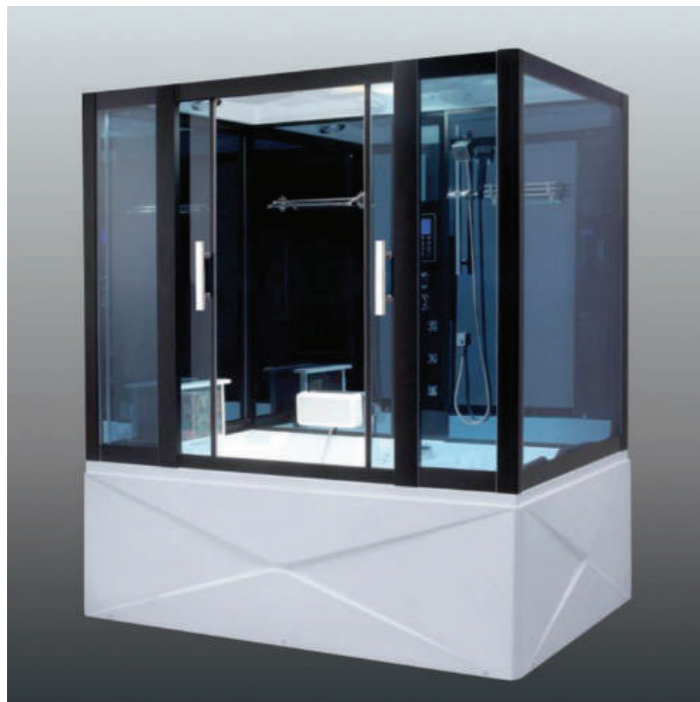

J3372
Size: 1980x1310x2150mm