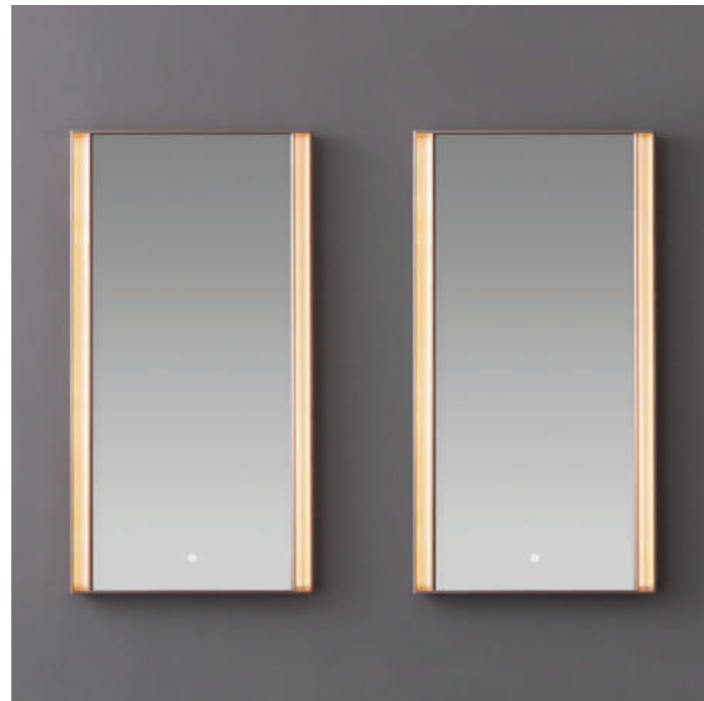

M-1056
Smart Mirror
Size: 950x750mm

M-639
Smart Mirror
Size: 500x700mm/600x800mm/1000x700mm

M-1018
Smart Mirror
Size: 500x700mm/600x800mm/700x900mm

M-627
Smart Mirror
Size: 900x750mm/1200x750mm/1500x750mm

M-636
Smart Mirror
Size: 600x750mm/750x900mm/900x700mm

M-642
Smart Mirror
Size: Φ 600mm/ Φ 700mm/ Φ 800mm

M-1055
Smart Mirror
Size: Φ 600mm/ Φ 700mm/ Φ 800mm

LED MIRROR

M-655
Smart Mirror
Size: 500x1350mm