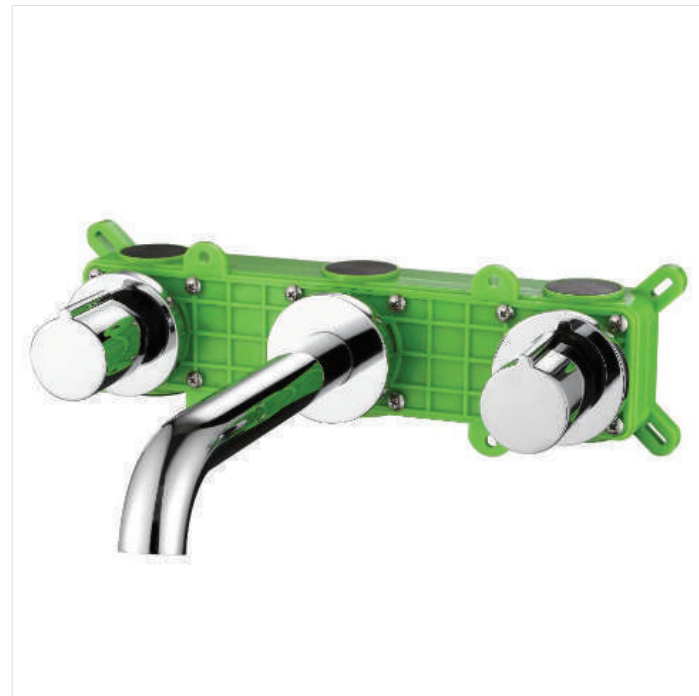

CONCEALED FAUCET

CF-1022
 Concealed Basin Faucet
 Material: Brass
 Color: Chrome/Matte Black

CF-1030
 Concealed Basin Faucet
 Material: Brass
 Color: Chrome/Matte Black

CF-1031
 Concealed Basin Faucet
 Material: Brass
 Color: Chrome/Matte Black