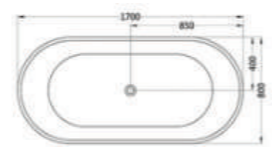

BATHTUB

DG8016
Free standing bathtub
Material: Artificial stone
Size: 1600x800x550mm
Surface Finish: Matte/Glossy