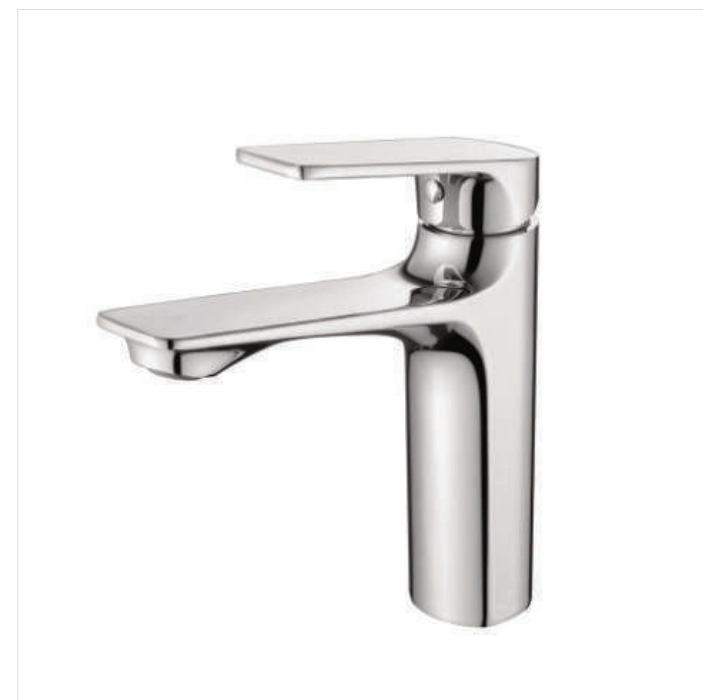

BASIN FAUCET

YT-28052
Basin faucet
Material: Brass
Color: Chrome

YT-28059
Basin faucet
Material: Brass
Color: Chrome

YT-28061
Basin faucet
Material: Brass
Color: Chrome

YT-28062
Basin faucet
Material: Brass
Color: Chrome