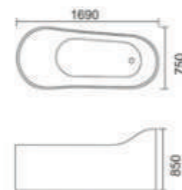

SG-6029

Conceal device bathtub
Material: Acrylic
Size: 1800x800x600mm