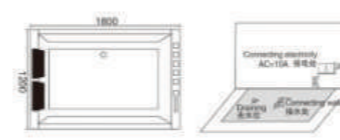

J-2293
Jacuzzi
Size: 1500x1500x700mm