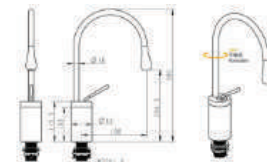

N-8001A / N-8001B
Automatic sensor Faucet
Material: Brass
Color: Chrome