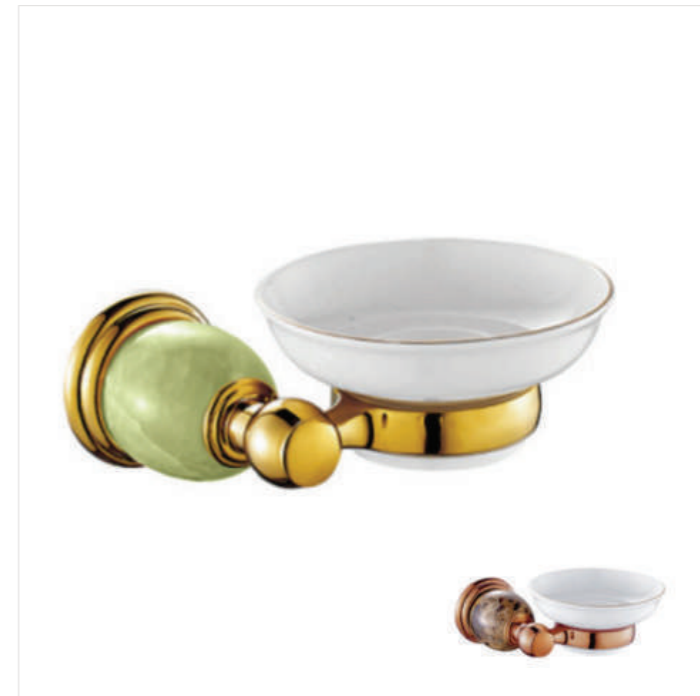

JSJ-6805

Single glass cup
Material: 304 stainless steel
Color: Chrome

JSJ-6820
Single glass shelf
Material: 304 stainless steel
Color: Chrome

JSJ-6803
Towel
Material: 304 stainless steel
Color: Chrome

JSJ-88502
Single cup
Material: Copper+alloy
Color: Gold+Green Stone+Rose Gold