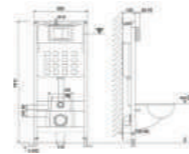

T06
Concealed water tank
Size: 495x1062x95mm
Material: HDPE
Displacement: Full row 7.5L, Half row 4.5-5L