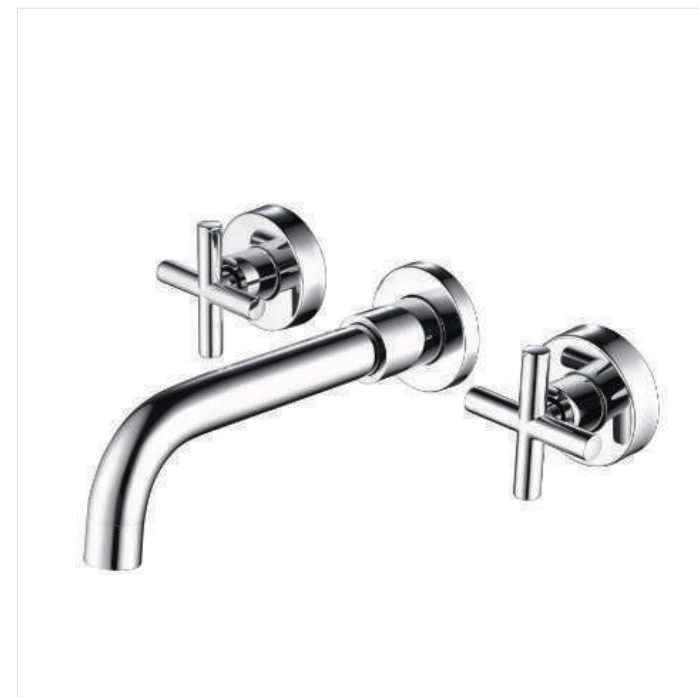

CF-1807
Concealed Basin Faucet
Material: Brass
Color: Chrome/Matte Black