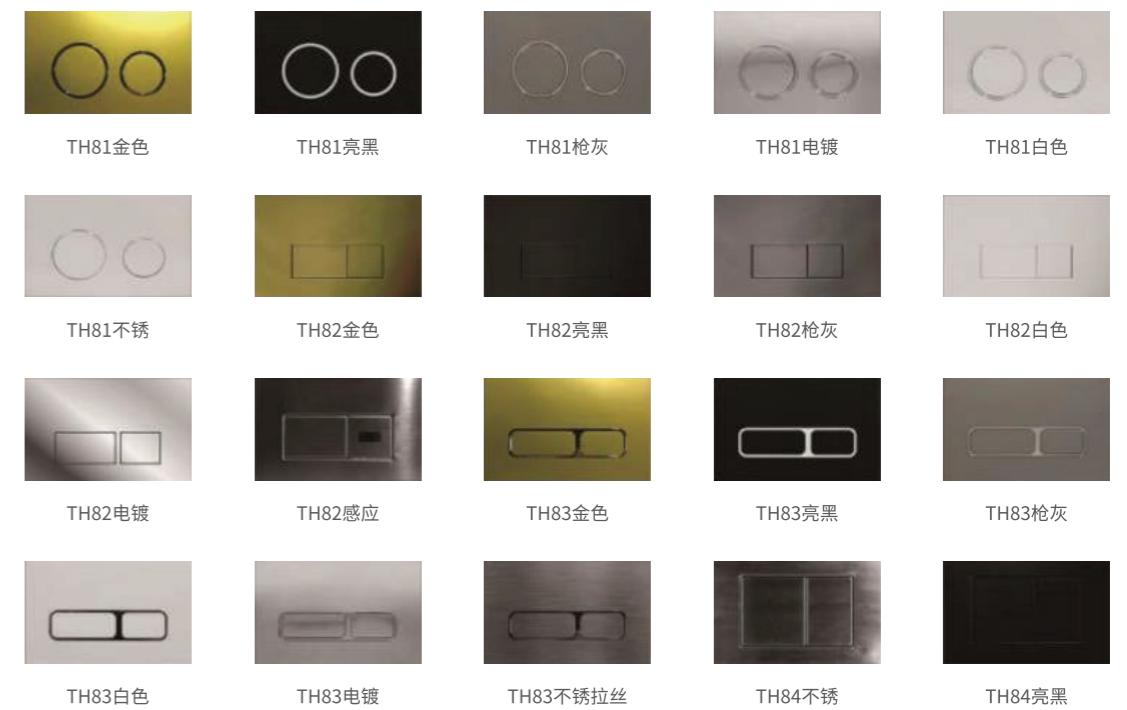

304 Stainless steel panel series (Applicable to T282/Blue)