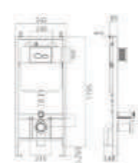

T02
Concealed water tank
Size: 483x89x850mm
Material: HDPE
Displacement: Full row 7.5L, Half row 4.5-5L