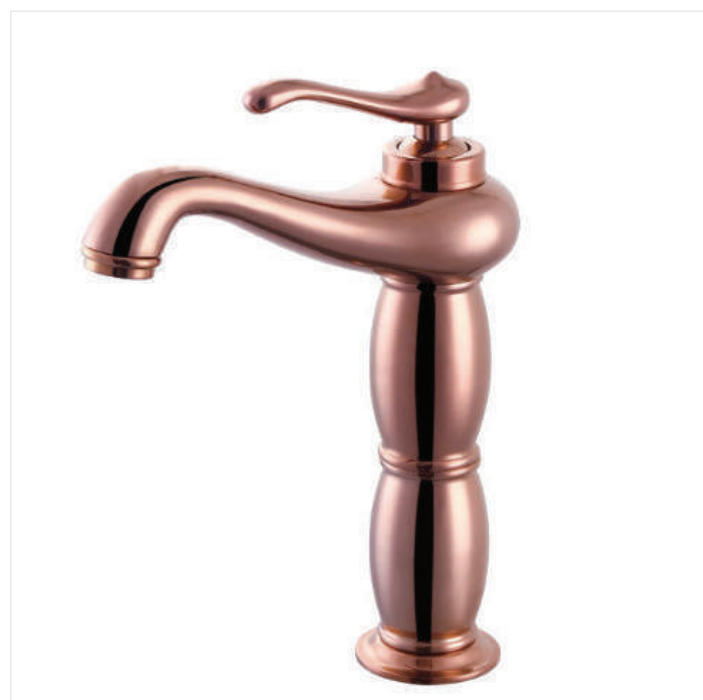

55029
Basin faucet
Material: Brass
Color: Rose Gold