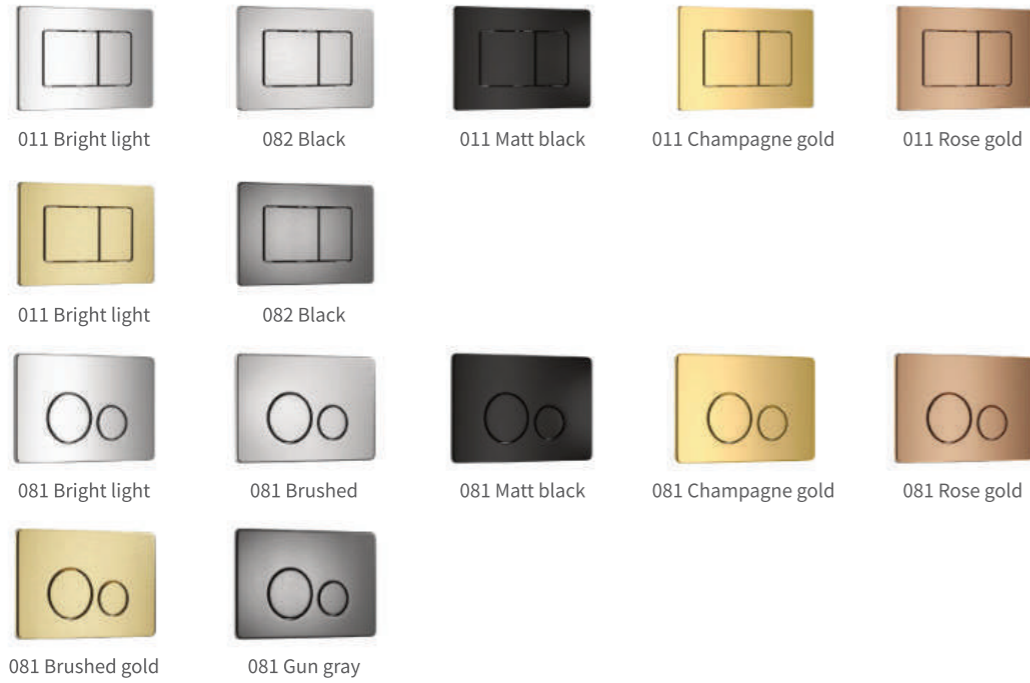

OPTIONAL PANEL

304 Stainless steel panel series / Size: 246x165mm (Applicable to 032A/033A)

Glass panel series / Size: 246x165mm (Applicable to 032A/033A)

ABS plastic panel series / Size: 246x165mm (Applicable to 032A/033A)