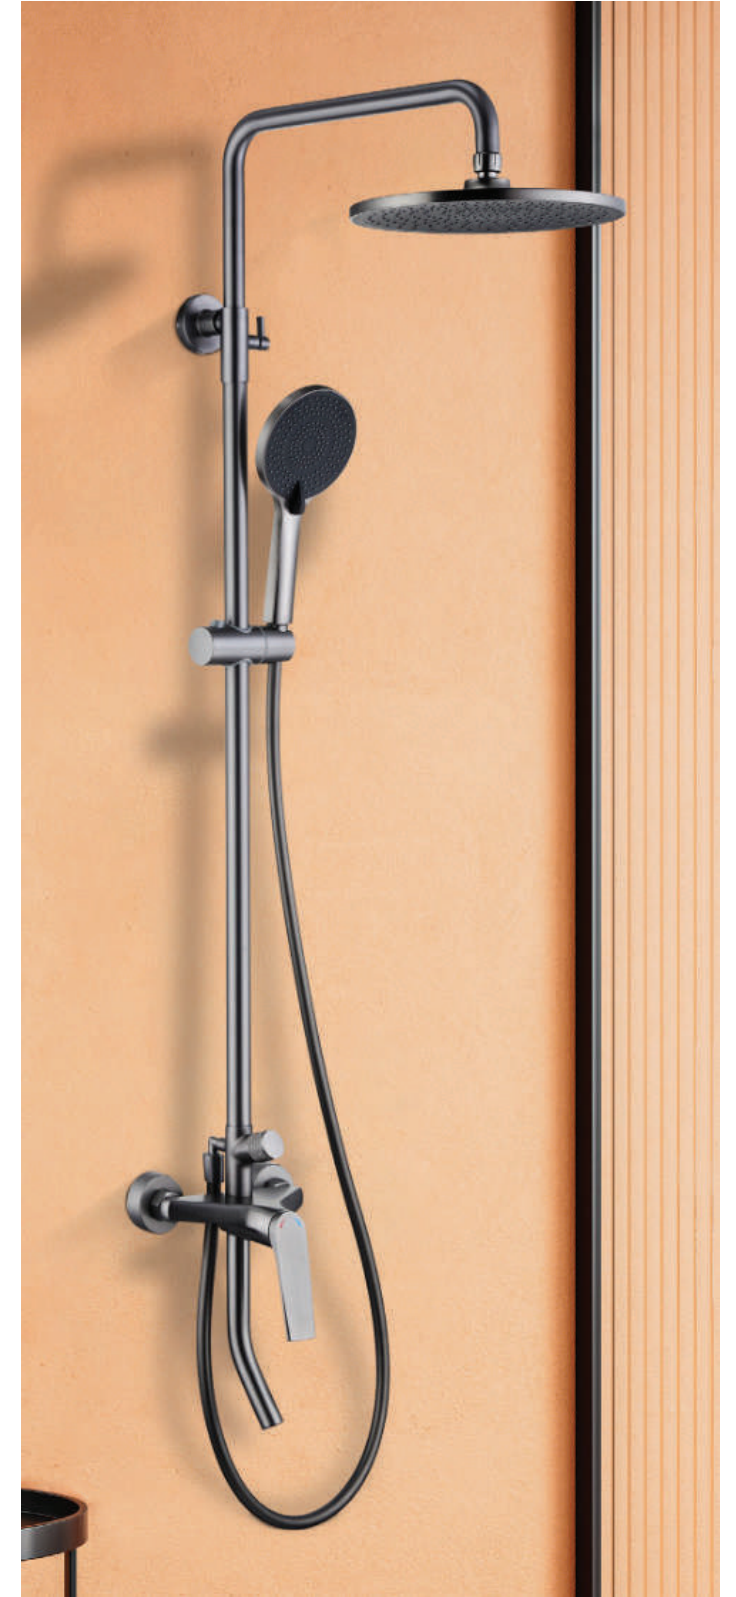

1655Q
Shower
Material: Brass
Color: Gun Grey