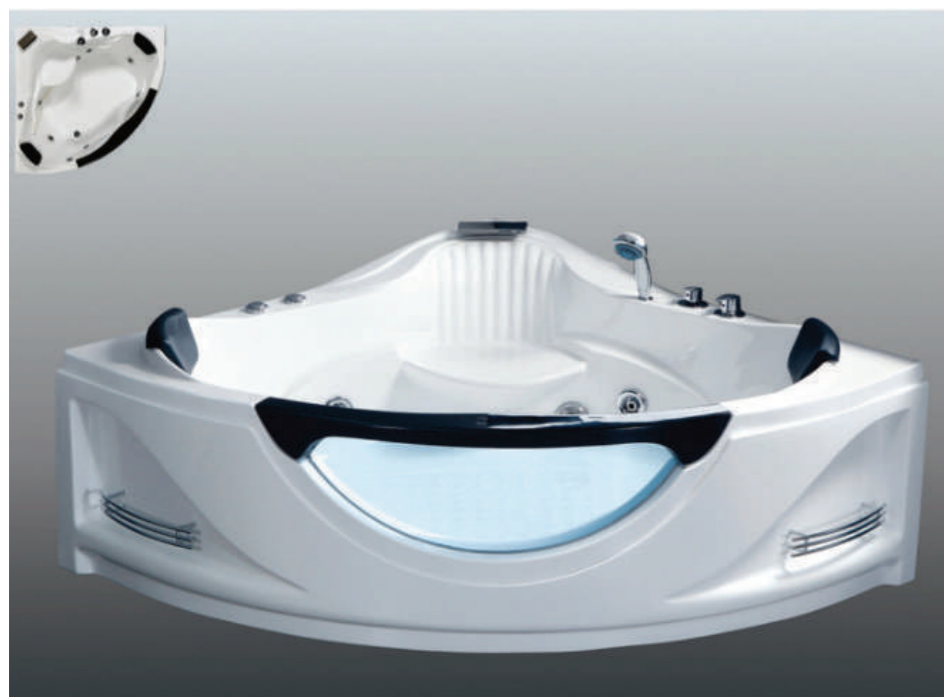

J-2345
Jacuzzi
Size: 1400x1400x630mm

J-2346
Jacuzzi
Size: 1230x1230x630mm

BATHTUB

J-2352
Jacuzzi
Size: 1800x850x680mm

J-2353
Jacuzzi
Size: 1700x800x650mm

J-2219
Jacuzzi
Size: 1400x850x620mm
1500x850x620mm
1600x850x620mm
1700x850x620mm