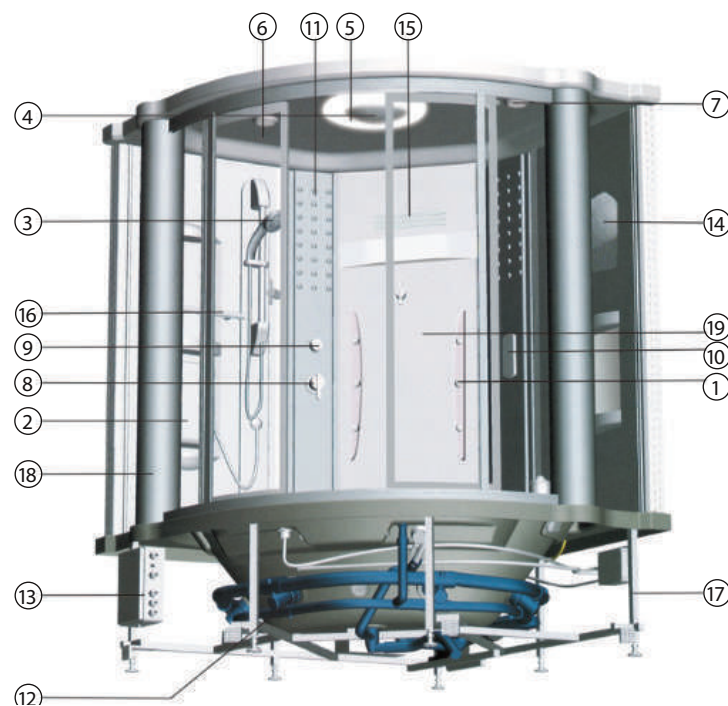

- ⑪ Background lamp 背景灯
- ⑫ Swirl nozzle 冲浪喷嘴
- ⑬ Steam generator 蒸气发生器
- ⑭ Beauty mirror 美容镜
- ⑮ Mini fence 小栅栏
- ⑯ Towel rack 毛巾架
- ⑰ Stainless steel bracket 不锈钢支架
- ⑱ Quality aluminum alloy 优质铝合金
- ⑲ Tempered Glass 钢化玻璃

J3330
Size: 1500x1500x2250mm