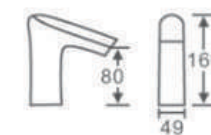

N-8006A / N-8006B
Automatic sensor Faucet
Material: Brass
Color: Chrome