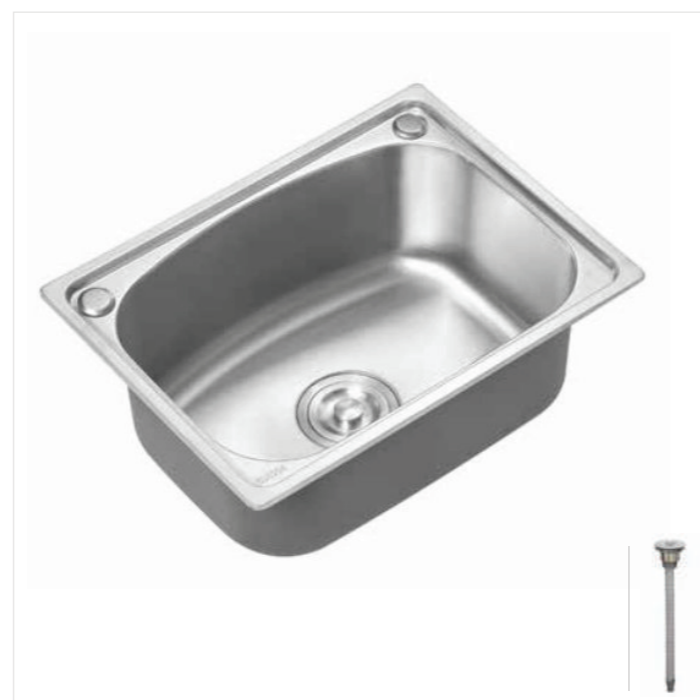

D-014
Stainless steel double groove (Russ)
Size: 500x380x210mm
Material: 304 stainless steel