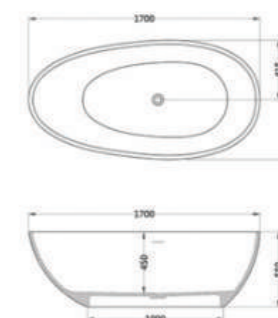

星空黑-Starry Sky Black

湖蓝色-Lake Blue

BATHTUB

DG801

Free standing bathtub
 Material: Artificial stone
 Size: 1700x800x920mm
 Surface Finish: Matte/Glossy

DG802

Free standing bathtub
 Material: Artificial stone
 Size: 1500x760x540mm
 1600x800x540mm
 1700x830x550mm
 Surface Finish: Matte/Glossy
 Color: White/Black