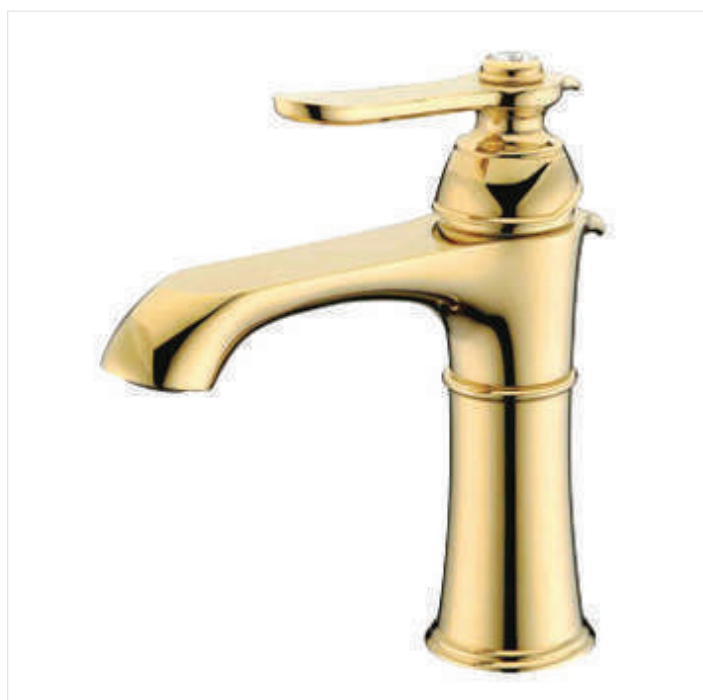

BASIN FAUCET

YT-28070Q
Basin faucet
Material: Brass
Color: Gun Grey

YT-28074
Basin faucet
Material: Brass
Color: Chrome

55015
Basin faucet
Material: Brass
Color: Gold

55016
Basin faucet
Material: Brass
Color: Gold