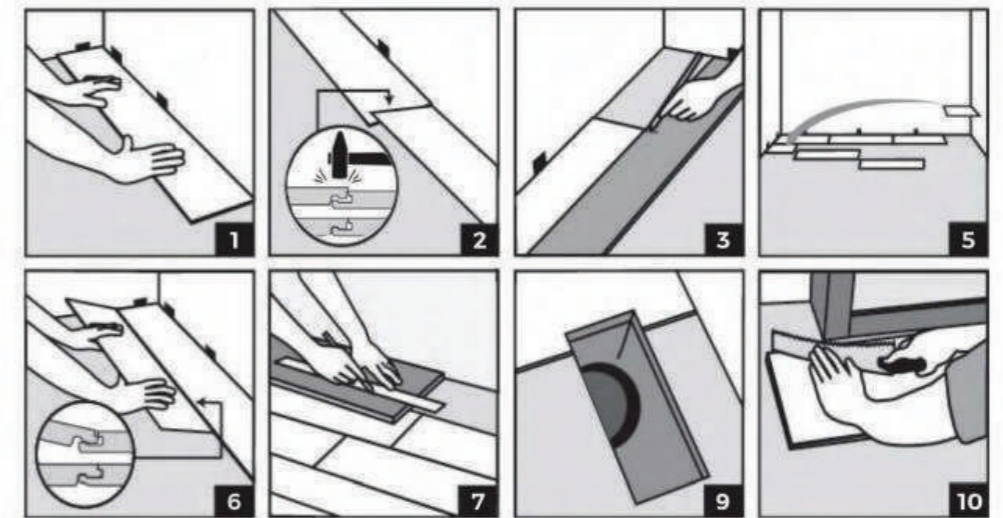

# SPC FLOORING STRUCTURE

WATERPROOF CORE

SOUND REDUCING PAD

FAST & SECURE CLIP SYSTEM

BEVELED EDGE

CERTIFIED BY SCS Global Services

FLOORSCORE CERTIFISD

**SPC Floor - 1220x184x4mm**