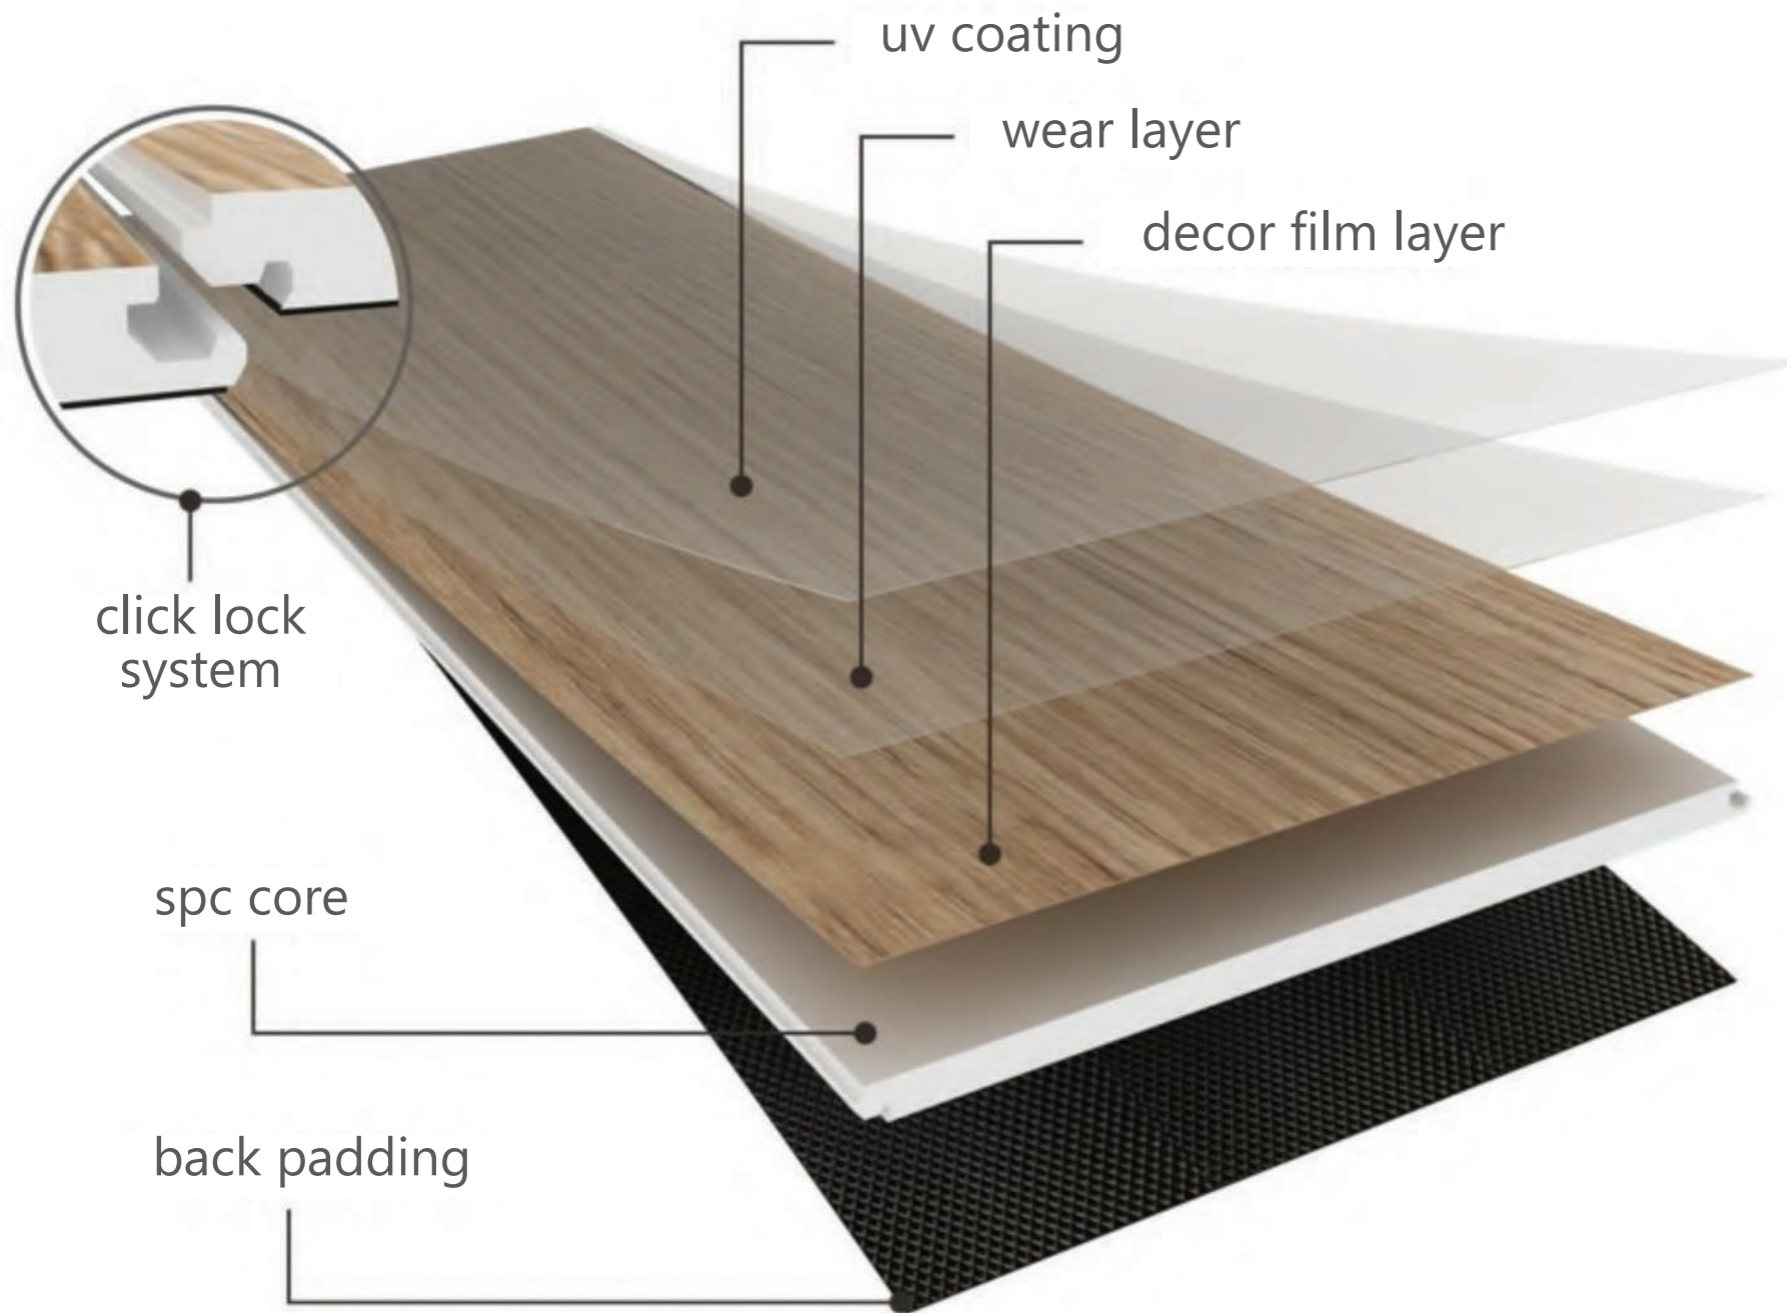

# SPC FLOORING STRUCTURE

WATERPROOF CORE

SOUND REDUCING PAD

FAST & SECURE CLIP SYSTEM

BEVELED EDGE

CERTIFIED BY SCS Global Services

FLOORSCORE CERTIFISD

**SPC Floor - 1220x184x4mm**