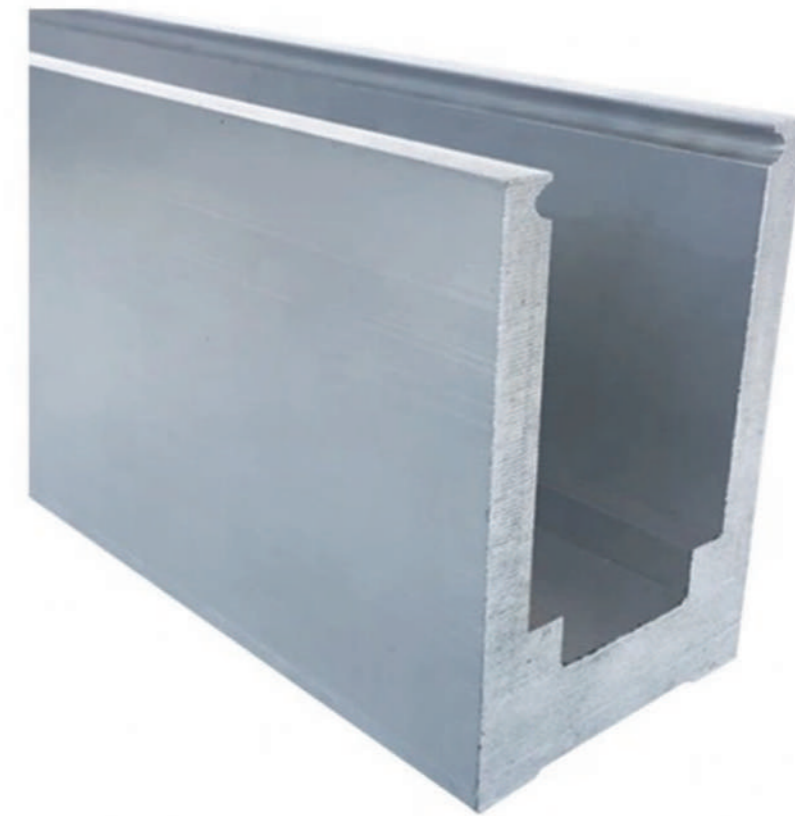

GJ-89334

ALUMINUM U CHANNEL

Aluminum U channel

- U channel glass balustrade, u channel glass railing
- Material: Aluminum 6063T5
- For glass thickness: 12-13.52mm

NO: U-002

size: 102*62mm

EPDM seal rubber

Aluminum plastic fittings